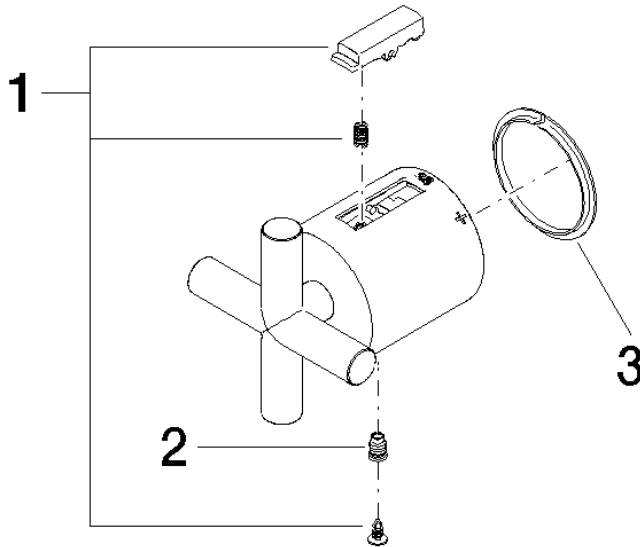

## Handle - Brushed Light Gold (PVD)

SPARE PARTS

---

90 17 33 022 00 Product version from 4/1/2025

90 17 33 022 00 Product version from 4/1/2025

Parts for other finishes can be found here: [Chrome](#)