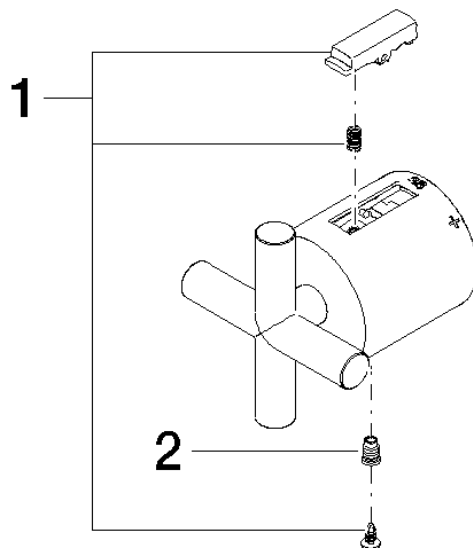

Handle Thermostat Ø 46 mm - Brushed Light Gold (PVD)

SPARE PARTS

90 17 33 027 00 Product version from 4/1/2025

Handle Thermostat Ø 46 mm - Brushed Light Gold (PVD)

SPARE PARTS

90 17 33 027 00 Product version from 4/1/2025

90 17 33 027 00 Product version from 4/1/2025

Parts for other finishes can be found here: [Chrome](#)

Spare parts list

No.	Item Number	Name	Quantity used	Delivery time
1	90 21 33 011 00-13	Repair kit for thermostat handle - black	1.00	14
2	90 31 11 517 00 90	Bolt for thermostat handle M5 -	1.00	14