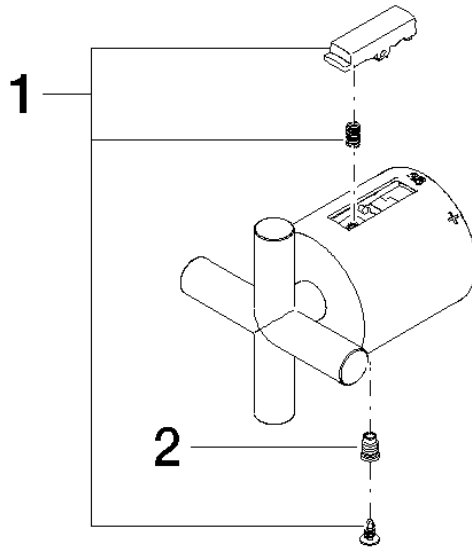

Handle Thermostat Ø 46 mm - Brushed Dark Brass (PVD)

SPARE PARTS

90 17 33 027 00 Product version from 4/1/2025

Handle Thermostat Ø 46 mm - Brushed Dark Brass (PVD)

SPARE PARTS

90 17 33 027 00 Product version from 4/1/2025

90 17 33 027 00 Product version from 4/1/2025

Parts for other finishes can be found here: [Chrome](#)

Spare parts list

No.	Item Number	Name	Quantity used	Delivery time
1	90 21 33 011 00-13	Repair kit for thermostat handle - black	1.00	14
2	90 31 11 517 00 90	Bolt for thermostat handle M5 -	1.00	14