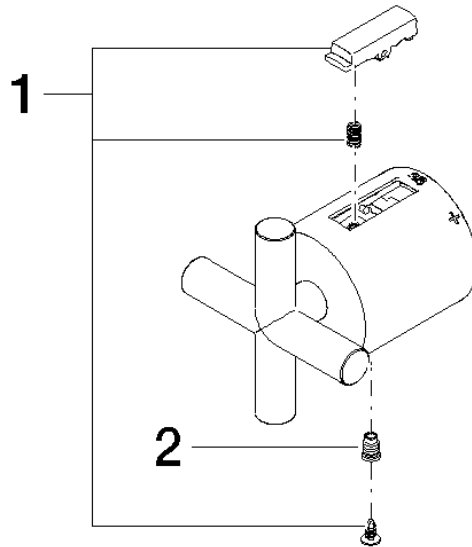

## Handle Thermostat Ø 46 mm - Brushed Bronze (PVD)

SPARE PARTS

90 17 33 027 00 Product version from 4/1/2025

## Handle Thermostat Ø 46 mm - Brushed Bronze (PVD)

SPARE PARTS

90 17 33 027 00 Product version from 4/1/2025

90 17 33 027 00 Product version from 4/1/2025

Parts for other finishes can be found here: [Chrome](#)

### Spare parts list

No.	Item Number	Name	Quantity used	Delivery time
1	90 21 33 011 00-13	Repair kit for thermostat handle - black	1.00	14
2	90 31 11 517 00 90	Bolt for thermostat handle M5 -	1.00	14