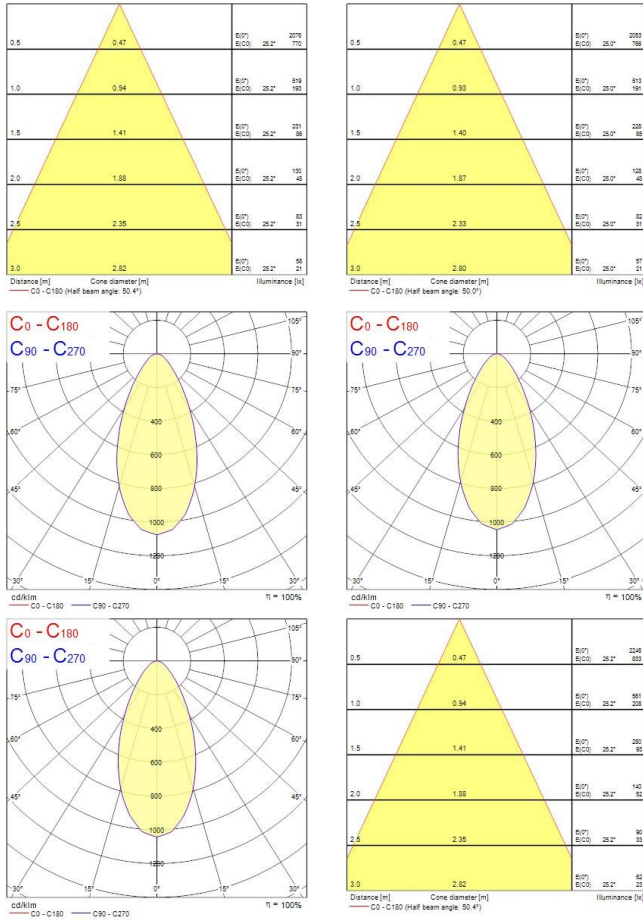

Start Spot IP65 Fire *START Spot Fire 540lm 3CCT IP65 WH* 0059830

TECHNICAL DRAWINGS