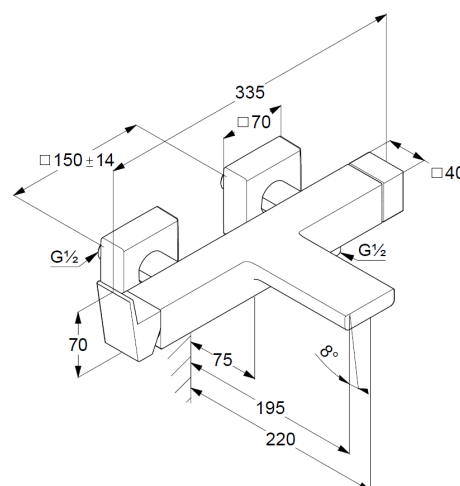

protected against back flow

shower outlet G1/2

ceramic cartridge with hot water safety device

flow rate bath at 3 bar 20 l/min.

flow rate shower at 3 bar 18 l/min.

S-unions G1/2 x G3/4

### Produktabbildung/ Product picture

### Maßzeichnung/ Dimensional drawing