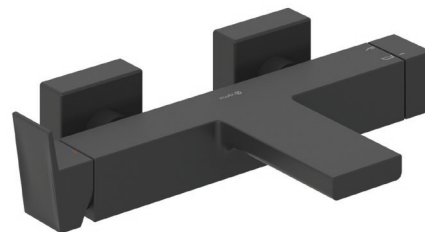

Technische Daten/ Technical Data

KLUDI DECUS

single lever bath-and shower mixer
DN 15

Ref.: 546913975

Finishes:

39 matt black

Product description

Manufacturer KLUDI GmbH & Co. KG

Typ: KLUDI DECUS

single lever bath-and shower mixer

Ref.: 546913975

bath-and shower mixer

single lever mixer

wall mounted

diverter as rotary ceramic valve

solid lever, metal

aerator, S-Pointer M24 laminar

protected against back flow

shower outlet G1/2

ceramic cartridge with hot water safety device

flow rate bath at 3 bar 20 l/min.

flow rate shower at 3 bar 18 l/min.

S-unions G1/2 x G3/4

Produktabbildung/ Product picture