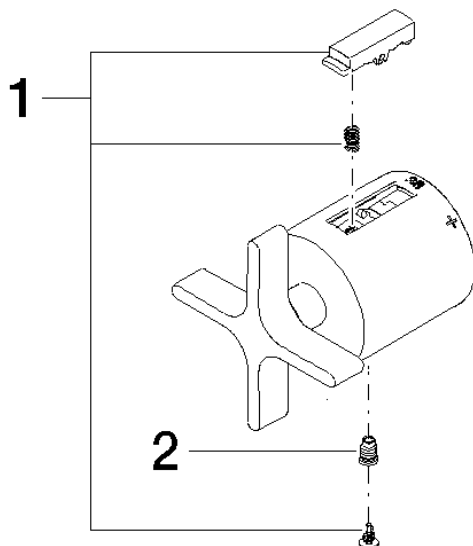

Handle for thermostat Ø 46 mm - Dark Chrome

SPARE PARTS

90 17 33 029 00 Product version from 4/1/2025

| | | |
|--|--------------------------------|--------------------|
|  | Dark Chrome | 90 17 33 029 00-19 |
|  | Chrome | 90 17 33 029 00-00 |
|  | Brushed Platinum | 90 17 33 029 00-06 |
|  | Platinum | 90 17 33 029 00-08 |
|  | Brushed Light Gold (PVD) | 90 17 33 029 00-27 |
|  | Brushed Durabronze (23kt Gold) | 90 17 33 029 00-28 |
|  | Brushed Dark Brass (PVD) | 90 17 33 029 00-39 |
|  | Brushed Champagne (22kt Gold) | 90 17 33 029 00-46 |
|  | Champagne (22kt Gold) | 90 17 33 029 00-47 |
|  | Brushed Dark Platinum | 90 17 33 029 00-99 |

Handle for thermostat Ø 46 mm - Dark Chrome

SPARE PARTS

90 17 33 029 00 Product version from 4/1/2025

Handle for thermostat Ø 46 mm - Dark Chrome

SPARE PARTS

90 17 33 029 00 Product version from 4/1/2025

90 17 33 029 00 Product version from 4/1/2025

Parts for other finishes can be found here: [Chrome](#)

Spare parts list

| No. | Item Number | Name | Quantity used | Delivery time |
|-----|--------------------|--|---------------|---------------|
| 1 | 90 21 33 011 00-13 | Repair kit for thermostat handle - black | 1.00 | 14 |
| 2 | 90 31 11 517 00 90 | Bolt for thermostat handle M5 - | 1.00 | 14 |