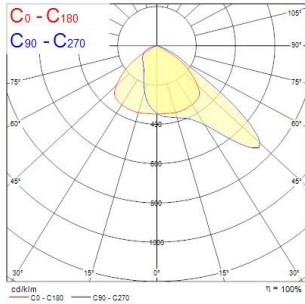

Raiden 21KLM

Raiden IP66 21KLM 830 Asymmetric Wide DALI
2824042

Product features

- Outdoor and indoor floodlight range with in house design, comes complete with 1m flying lead and adjustable bracket, aluminium housing, RAL 9022 - Pearl light grey, clear glass diffuser, IP66, IK08, Class I, 3000K, DALI dimmable, 20100lm, 157W, 128lm/W, CRI80, Asymmetric Wide beam angle 110*50°, 100000 hrs L90B50 lifespan, 511x319x76mm (LxWxH) dimensions, 6.8kg weight. Ball-impact-resistance according to DIN57710-13 VDE 0710 13/5.81, DIN 18032-3 only with the separate wire guard accessory fitted.

PRODUCT OVERVIEW

Product name	Raiden IP66 21KLM 830 Asymmetric Wide DALI
Technology	LED
Cap/Base	N/A
Housing	Aluminium
General application	Logistics & Industry
ETIM Class	EC001744
Warranty	5 years
Fixture luminous flux (lm)	20100
Luminaire efficacy (lm/W)	128
Colour temperature (K)	3000
Light colour	Warm White
CRI (Ra)	80
Colour Variation Initial (SDCM)	SDCM3
Beam Angle (°)	110*50
Photobiological Risk Group	RG1
Total power consumption (W)	157
Electrical protection	Class I
Dimmable	Yes
Dimming method	DALI-2
Housing colour	RAL 9022 - Pearl light grey
IP rating	IP66
IK rating	IK08
Product EAN number	5025768240425

PHOTOMETRY

Raiden 21KLM

Raiden IP66 21KLM 830 Asymmetric Wide DALI

2824042

TECHNICAL DRAWINGS