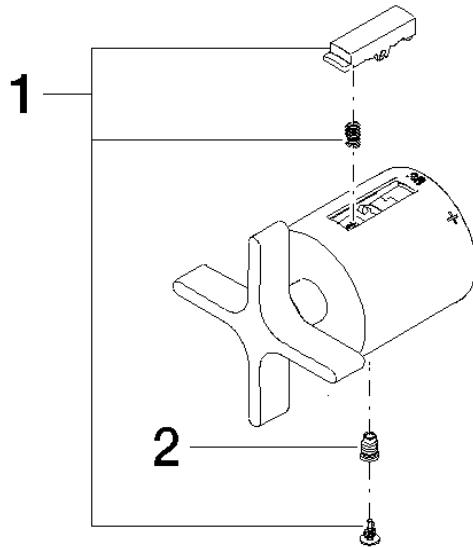

## Handle for thermostat Ø 46 mm - Brushed Dark Brass (PVD)

SPARE PARTS

90 17 33 029 00 Product version from 4/1/2025

## Handle for thermostat Ø 46 mm - Brushed Dark Brass (PVD)

SPARE PARTS

90 17 33 029 00 Product version from 4/1/2025

90 17 33 029 00 Product version from 4/1/2025

Parts for other finishes can be found here: [Chrome](#)

### Spare parts list

No.	Item Number	Name	Quantity used	Delivery time
1	90 21 33 011 00-13	Repair kit for thermostat handle - black	1.00	14
2	90 31 11 517 00 90	Bolt for thermostat handle M5 -	1.00	14