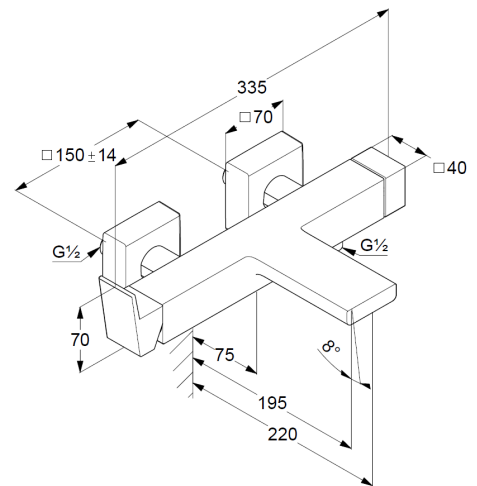

Technische Daten/ Technical Data

KLUDI DECUS

single lever bath-and shower mixer
DN 15

Ref.: 546915375

Finishes:
53 matt white

Product description
Manufacturer KLUDI GmbH & Co. KG
Typ: KLUDI DECUS
single lever bath-and shower mixer
Ref.: 546915375

bath-and shower mixer
single lever mixer
wall mounted
diverter as rotary ceramic valve
solid lever, metal
aerator, S-Pointer M24 laminar
protected against back flow
shower outlet G1/2
ceramic cartridge with hot water safety device
flow rate bath at 3 bar 20 l/min.
flow rate shower at 3 bar 18 l/min.
S-unions G1/2 x G3/4

Produktabbildung/ Product picture

Maßzeichnung/ Dimensional drawing

Durchfluss/ Flow rate