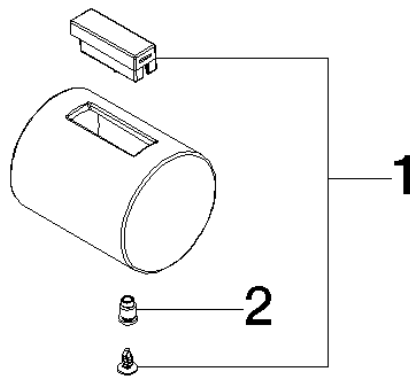

Handle for thermostat Ø 41 x 53 mm - Chrome

SPARE PARTS

90 17 33 030 01 Product version from 6/1/2025

	Chrome	90 17 33 030 01-00
	Brushed Platinum	90 17 33 030 01-06
	Platinum	90 17 33 030 01-08
	Dark Chrome	90 17 33 030 01-19
	Light Gold (PVD)	90 17 33 030 01-26
	Brushed Light Gold (PVD)	90 17 33 030 01-27
	Brushed Durabronze (23kt Gold)	90 17 33 030 01-28
	Matte Black	90 17 33 030 01-33
	Brushed Gold (PVD)	90 17 33 030 01-37
	Brushed Dark Brass (PVD)	90 17 33 030 01-39
	Brushed Bronze (PVD)	90 17 33 030 01-42
	Brushed Champagne (22kt Gold)	90 17 33 030 01-46
	Champagne (22kt Gold)	90 17 33 030 01-47
	Soft Black	90 17 33 030 01-69
	Brushed Chrome	90 17 33 030 01-93
	Brushed Dark Platinum	90 17 33 030 01-99

Handle for thermostat Ø 41 x 53 mm - Chrome

SPARE PARTS

90 17 33 030 01 Product version from 6/1/2025

Handle for thermostat Ø 41 x 53 mm - Chrome

SPARE PARTS

90 17 33 030 01 Product version from 6/1/2025

90 17 33 030 01 Product version from 6/1/2025

Parts for other finishes can be found here: Brushed Platinum

Spare parts list

No.	Item Number	Name	Quantity used	Delivery time
1	90 21 33 011 01-13	fixing set	1.00	-
Spare part can no longer be ordered, please order the replacement item				
2	90 31 11 517 00 90	Bolt for thermostat handle M5 -	1.00	14