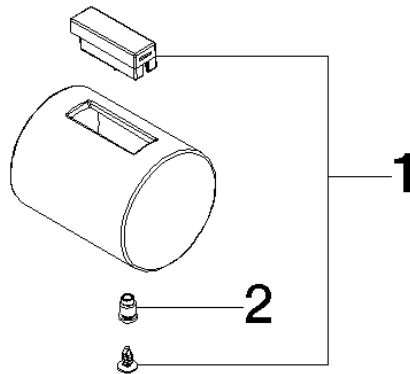

## Handle for thermostat Ø 41 x 53 mm - Brushed Platinum

SPARE PARTS

90 17 33 030 01 Product version from 6/1/2025

## Handle for thermostat Ø 41 x 53 mm - Brushed Platinum

SPARE PARTS

90 17 33 030 01 Product version from 6/1/2025

90 17 33 030 01 Product version from 6/1/2025

Parts for other finishes can be found here: [Chrome](#)