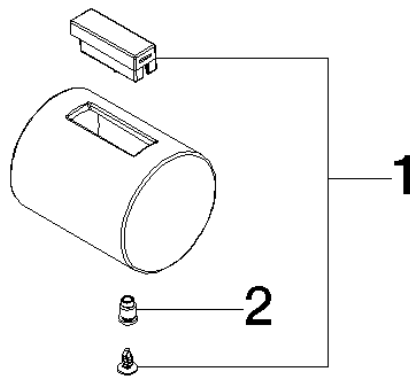

Handle for thermostat Ø 41 x 53 mm - Dark Chrome

SPARE PARTS

90 17 33 030 01 Product version from 6/1/2025

Handle for thermostat Ø 41 x 53 mm - Dark Chrome

SPARE PARTS

90 17 33 030 01 Product version from 6/1/2025

90 17 33 030 01 Product version from 6/1/2025

Parts for other finishes can be found here: [Chrome](#)

Spare parts list

No.	Item Number	Name	Quantity used	Delivery time
1	90 21 33 011 01-13	fixing set	1.00	-
Spare part can no longer be ordered, please order the replacement item				
2	90 31 11 517 00 90	Bolt for thermostat handle M5 -	1.00	14