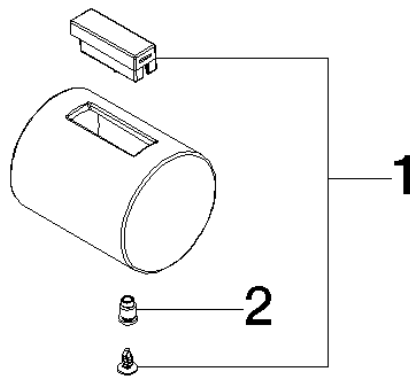

Handle for thermostat Ø 41 x 53 mm - Light Gold (PVD)

SPARE PARTS

90 17 33 030 01 Product version from 6/1/2025

	Light Gold (PVD)	90 17 33 030 01-26
	Chrome	90 17 33 030 01-00
	Brushed Platinum	90 17 33 030 01-06
	Platinum	90 17 33 030 01-08
	Dark Chrome	90 17 33 030 01-19
	Brushed Light Gold (PVD)	90 17 33 030 01-27
	Brushed Durabronze (23kt Gold)	90 17 33 030 01-28
	Matte Black	90 17 33 030 01-33
	Brushed Gold (PVD)	90 17 33 030 01-37
	Brushed Dark Brass (PVD)	90 17 33 030 01-39
	Brushed Bronze (PVD)	90 17 33 030 01-42
	Brushed Champagne (22kt Gold)	90 17 33 030 01-46
	Champagne (22kt Gold)	90 17 33 030 01-47
	Soft Black	90 17 33 030 01-69
	Brushed Chrome	90 17 33 030 01-93
	Brushed Dark Platinum	90 17 33 030 01-99

Handle for thermostat Ø 41 x 53 mm - Light Gold (PVD)

SPARE PARTS

90 17 33 030 01 Product version from 6/1/2025

Handle for thermostat Ø 41 x 53 mm - Light Gold (PVD)

SPARE PARTS

90 17 33 030 01 Product version from 6/1/2025

90 17 33 030 01 Product version from 6/1/2025

Parts for other finishes can be found here: [Chrome](#)

Spare parts list

No.	Item Number	Name	Quantity used	Delivery time
1	90 21 33 011 01-13	fixing set	1.00	-
Spare part can no longer be ordered, please order the replacement item				
2	90 31 11 517 00 90	Bolt for thermostat handle M5 -	1.00	14