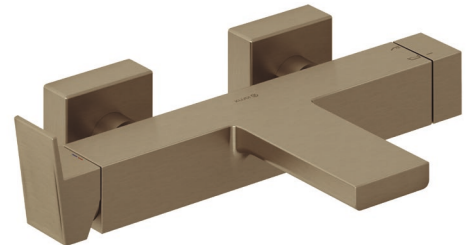

Technische Daten/ Technical Data

KLUDI DECUS

single lever bath-and shower mixer
DN 15

Ref.: 54691N175

Finishes:

N1 Brushed Bronze PVD

Product description

Manufacturer KLUDI GmbH & Co. KG

Typ: KLUDI DECUS

single lever bath-and shower mixer

Ref.: 54691N175

bath-and shower mixer

single lever mixer

wall mounted

diverter as rotary ceramic valve

solid lever, metal

aerator, S-Pointer M24 laminar

protected against back flow

shower outlet G1/2

ceramic cartridge with hot water safety device

flow rate bath at 3 bar 20 l/min.

flow rate shower at 3 bar 18 l/min.

S-unions G1/2 x G3/4

Produktabbildung/ Product picture