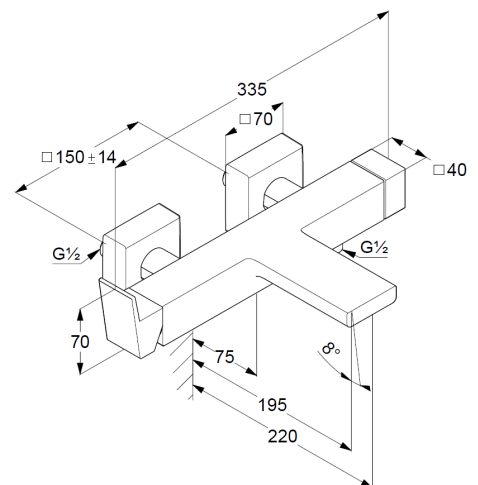

aerator, S-Pointer M24 laminar

protected against back flow

shower outlet G1/2

ceramic cartridge with hot water safety device

flow rate bath at 3 bar 20 l/min.

flow rate shower at 3 bar 18 l/min.

S-unions G1/2 x G3/4

Produktabbildung/ Product picture

Maßzeichnung/ Dimensional drawing

Durchfluss/ Flow rate