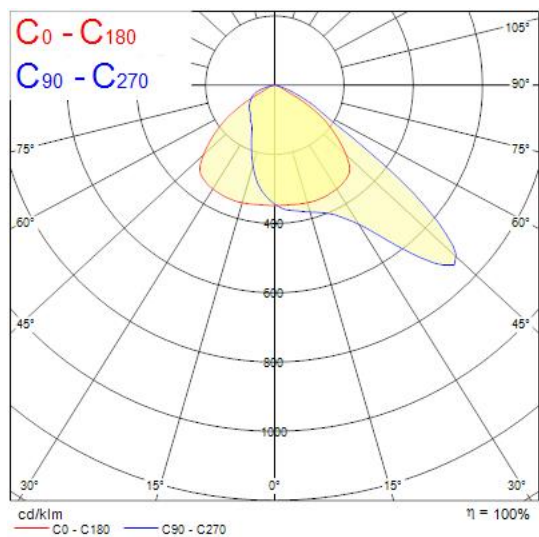

Concord

Raiden IP66 12KLM 830 Asymmetric Wide DALI
2824038

Photometry