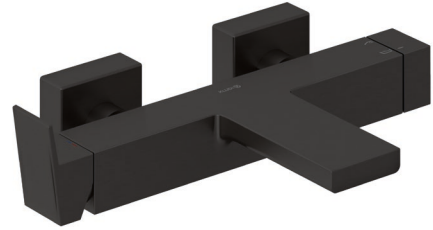

Technische Daten/ Technical Data

KLUDI DECUS

single lever bath-and shower mixer
DN 15

Ref.: 54691N275

Finishes:

N2 Brushed Gunmetal PVD

Product description

Manufacturer KLUDI GmbH & Co. KG

Typ: KLUDI DECUS

single lever bath-and shower mixer

Ref.: 54691N275

bath-and shower mixer

single lever mixer

wall mounted

diverter as rotary ceramic valve

solid lever, metal

aerator, S-Pointer M24 laminar

protected against back flow

shower outlet G1/2

ceramic cartridge with hot water safety device

flow rate bath at 3 bar 20 l/min.

flow rate shower at 3 bar 18 l/min.

S-unions G1/2 x G3/4

Produktabbildung/ Product picture