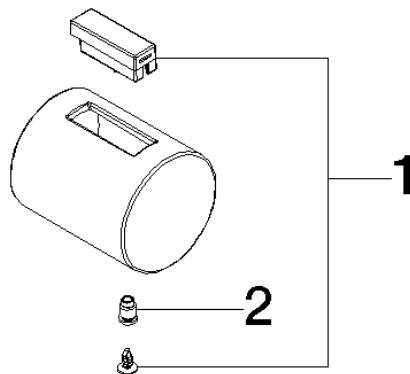

Handle for thermostat Ø 41 x 53 mm - Brushed Light Gold (PVD)

SPARE PARTS

90 17 33 030 01 Product version from 6/1/2025

	Brushed Light Gold (PVD)	90 17 33 030 01-27
	Chrome	90 17 33 030 01-00
	Brushed Platinum	90 17 33 030 01-06
	Platinum	90 17 33 030 01-08
	Dark Chrome	90 17 33 030 01-19
	Light Gold (PVD)	90 17 33 030 01-26
	Brushed Durabronze (23kt Gold)	90 17 33 030 01-28
	Matte Black	90 17 33 030 01-33
	Brushed Gold (PVD)	90 17 33 030 01-37
	Brushed Dark Brass (PVD)	90 17 33 030 01-39
	Brushed Bronze (PVD)	90 17 33 030 01-42
	Brushed Champagne (22kt Gold)	90 17 33 030 01-46
	Champagne (22kt Gold)	90 17 33 030 01-47
	Soft Black	90 17 33 030 01-69
	Brushed Chrome	90 17 33 030 01-93
	Brushed Dark Platinum	90 17 33 030 01-99

## Handle for thermostat Ø 41 x 53 mm - Brushed Light Gold (PVD)

SPARE PARTS

---

90 17 33 030 01 Product version from 6/1/2025

## Handle for thermostat Ø 41 x 53 mm - Brushed Light Gold (PVD)

SPARE PARTS

---

90 17 33 030 01 Product version from 6/1/2025

90 17 33 030 01 Product version from 6/1/2025

Parts for other finishes can be found here: [Chrome](#)

### Spare parts list

No.	Item Number	Name	Quantity used	Delivery time
1	90 21 33 011 01-13	fixing set	1.00	-
Spare part can no longer be ordered, please order the replacement item				
2	90 31 11 517 00 90	Bolt for thermostat handle M5 -	1.00	14