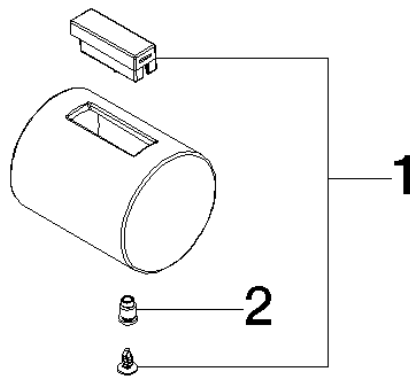

90 17 33 030 01 Product version from 6/1/2025

Parts for other finishes can be found here: [Chrome](#)

Spare parts list

No.	Item Number	Name	Quantity used	Delivery time
1	90 21 33 011 01-13	fixing set	1.00	-
Spare part can no longer be ordered, please order the replacement item				
2	90 31 11 517 00 90	Bolt for thermostat handle M5 -	1.00	14