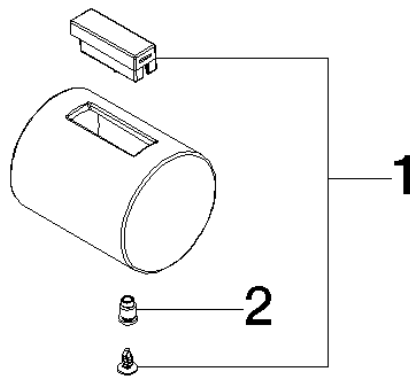

Handle for thermostat Ø 41 x 53 mm - Matte Black

SPARE PARTS

90 17 33 030 01 Product version from 6/1/2025

	Matte Black	90 17 33 030 01-33
	Chrome	90 17 33 030 01-00
	Brushed Platinum	90 17 33 030 01-06
	Platinum	90 17 33 030 01-08
	Dark Chrome	90 17 33 030 01-19
	Light Gold (PVD)	90 17 33 030 01-26
	Brushed Light Gold (PVD)	90 17 33 030 01-27
	Brushed Durabronze (23kt Gold)	90 17 33 030 01-28
	Brushed Gold (PVD)	90 17 33 030 01-37
	Brushed Dark Brass (PVD)	90 17 33 030 01-39
	Brushed Bronze (PVD)	90 17 33 030 01-42
	Brushed Champagne (22kt Gold)	90 17 33 030 01-46
	Champagne (22kt Gold)	90 17 33 030 01-47
	Soft Black	90 17 33 030 01-69
	Brushed Chrome	90 17 33 030 01-93
	Brushed Dark Platinum	90 17 33 030 01-99

Handle for thermostat Ø 41 x 53 mm - Matte Black

SPARE PARTS

90 17 33 030 01 Product version from 6/1/2025

Handle for thermostat Ø 41 x 53 mm - Matte Black

SPARE PARTS

90 17 33 030 01 Product version from 6/1/2025

90 17 33 030 01 Product version from 6/1/2025

Parts for other finishes can be found here: [Chrome](#)

Spare parts list

No.	Item Number	Name	Quantity used	Delivery time
1	90 21 33 011 01-13	fixing set	1.00	-
Spare part can no longer be ordered, please order the replacement item				
2	90 31 11 517 00 90	Bolt for thermostat handle M5 -	1.00	14