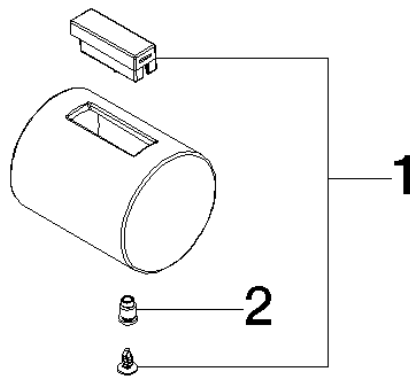

Handle for thermostat Ø 41 x 53 mm - Brushed Dark Brass (PVD)

SPARE PARTS

90 17 33 030 01 Product version from 6/1/2025

	Brushed Dark Brass (PVD)	90 17 33 030 01-39
	Chrome	90 17 33 030 01-00
	Brushed Platinum	90 17 33 030 01-06
	Platinum	90 17 33 030 01-08
	Dark Chrome	90 17 33 030 01-19
	Light Gold (PVD)	90 17 33 030 01-26
	Brushed Light Gold (PVD)	90 17 33 030 01-27
	Brushed Durabronze (23kt Gold)	90 17 33 030 01-28
	Matte Black	90 17 33 030 01-33
	Brushed Gold (PVD)	90 17 33 030 01-37
	Brushed Bronze (PVD)	90 17 33 030 01-42
	Brushed Champagne (22kt Gold)	90 17 33 030 01-46
	Champagne (22kt Gold)	90 17 33 030 01-47
	Soft Black	90 17 33 030 01-69
	Brushed Chrome	90 17 33 030 01-93
	Brushed Dark Platinum	90 17 33 030 01-99

Handle for thermostat Ø 41 x 53 mm - Brushed Dark Brass (PVD)

SPARE PARTS

90 17 33 030 01 Product version from 6/1/2025

Handle for thermostat Ø 41 x 53 mm - Brushed Dark Brass (PVD)

SPARE PARTS

90 17 33 030 01 Product version from 6/1/2025

90 17 33 030 01 Product version from 6/1/2025

Parts for other finishes can be found here: [Chrome](#)

Spare parts list

No.	Item Number	Name	Quantity used	Delivery time
1	90 21 33 011 01-13	fixing set	1.00	-
Spare part can no longer be ordered, please order the replacement item				
2	90 31 11 517 00 90	Bolt for thermostat handle M5 -	1.00	14