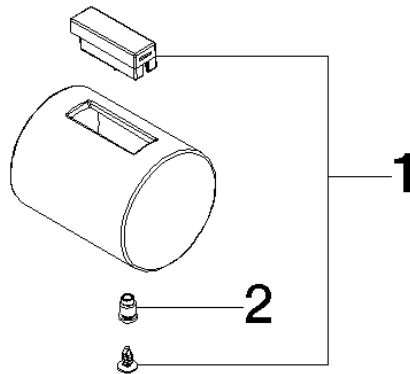

Handle for thermostat Ø 41 x 53 mm - Brushed Bronze (PVD)

SPARE PARTS

90 17 33 030 01 Product version from 6/1/2025

	Brushed Bronze (PVD)	90 17 33 030 01-42
	Chrome	90 17 33 030 01-00
	Brushed Platinum	90 17 33 030 01-06
	Platinum	90 17 33 030 01-08
	Dark Chrome	90 17 33 030 01-19
	Light Gold (PVD)	90 17 33 030 01-26
	Brushed Light Gold (PVD)	90 17 33 030 01-27
	Brushed Durabronze (23kt Gold)	90 17 33 030 01-28
	Matte Black	90 17 33 030 01-33
	Brushed Gold (PVD)	90 17 33 030 01-37
	Brushed Dark Brass (PVD)	90 17 33 030 01-39
	Brushed Champagne (22kt Gold)	90 17 33 030 01-46
	Champagne (22kt Gold)	90 17 33 030 01-47
	Soft Black	90 17 33 030 01-69
	Brushed Chrome	90 17 33 030 01-93
	Brushed Dark Platinum	90 17 33 030 01-99

Handle for thermostat Ø 41 x 53 mm - Brushed Bronze (PVD)

SPARE PARTS

90 17 33 030 01 Product version from 6/1/2025

Handle for thermostat Ø 41 x 53 mm - Brushed Bronze (PVD)

SPARE PARTS

90 17 33 030 01 Product version from 6/1/2025

90 17 33 030 01 Product version from 6/1/2025

Parts for other finishes can be found here: [Chrome](#)

Spare parts list

No.	Item Number	Name	Quantity used	Delivery time
1	90 21 33 011 01-13	fixing set	1.00	-
Spare part can no longer be ordered, please order the replacement item				
2	90 31 11 517 00 90	Bolt for thermostat handle M5 -	1.00	14