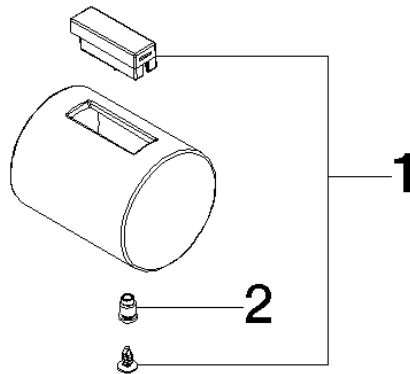

Handle for thermostat Ø 41 x 53 mm - Brushed Champagne (22kt Gold)

SPARE PARTS

90 17 33 030 01 Product version from 6/1/2025

	Brushed Champagne (22kt Gold)	90 17 33 030 01-46
	Chrome	90 17 33 030 01-00
	Brushed Platinum	90 17 33 030 01-06
	Platinum	90 17 33 030 01-08
	Dark Chrome	90 17 33 030 01-19
	Light Gold (PVD)	90 17 33 030 01-26
	Brushed Light Gold (PVD)	90 17 33 030 01-27
	Brushed Durabrass (23kt Gold)	90 17 33 030 01-28
	Matte Black	90 17 33 030 01-33
	Brushed Gold (PVD)	90 17 33 030 01-37
	Brushed Dark Brass (PVD)	90 17 33 030 01-39
	Brushed Bronze (PVD)	90 17 33 030 01-42
	Champagne (22kt Gold)	90 17 33 030 01-47
	Soft Black	90 17 33 030 01-69
	Brushed Chrome	90 17 33 030 01-93
	Brushed Dark Platinum	90 17 33 030 01-99

Handle for thermostat Ø 41 x 53 mm - Brushed Champagne (22kt Gold)

SPARE PARTS

90 17 33 030 01 Product version from 6/1/2025

Handle for thermostat Ø 41 x 53 mm - Brushed Champagne (22kt Gold)

SPARE PARTS

90 17 33 030 01 Product version from 6/1/2025

90 17 33 030 01 Product version from 6/1/2025

Parts for other finishes can be found here: [Chrome](#)

Spare parts list

No.	Item Number	Name	Quantity used	Delivery time
1	90 21 33 011 01-13	fixing set	1.00	-
Spare part can no longer be ordered, please order the replacement item				
2	90 31 11 517 00 90	Bolt for thermostat handle M5 -	1.00	14