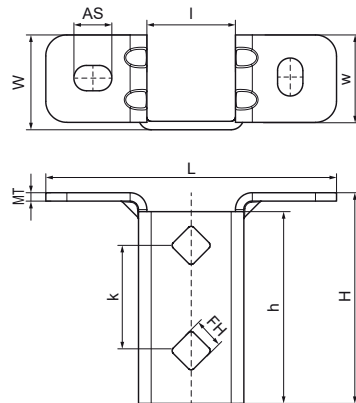

## Walraven RapidStrut® Stainless Steel T-shape Base Plate

(M5310)

light base foot to connect fixing rails

### Features & benefits

- highly flexible base plate for Walraven RapidStrut® rails
- open side of the rail can be turned to all sides
- extra safety by reinforced bending
- hole pattern is adapted to the hole pattern of Walraven RapidStrut® rails
- material: stainless steel 1.4401 (A4) - EN 10088, AISI 316

Product Number	NRF Number	For Rail Type	Total Height	Total Width	Total Length	Width	Height	Length	Heart To Heart Distance	Anchoring Slot	Fixing Hole	Material Thickness	Material Thickness 2	Maximum Allowed Load Faz
Reference Letter			H	W	L	w	h	l	k	AS	FH	MT	MT 2	F <sub>0,z</sub>
Unit description			mm	mm	mm	mm	mm	mm	mm	mm	mm	mm	mm	N
66587361	1389693	41x21, 41x41	100	45	138	41.5	91	42	50	18x12	1,380	4.00	0	3,636