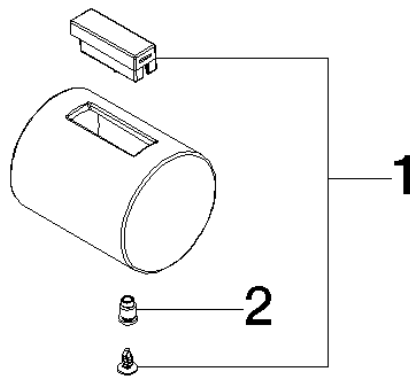

Handle for thermostat Ø 41 x 53 mm - Champagne (22kt Gold)

SPARE PARTS

90 17 33 030 01 Product version from 6/1/2025

	Champagne (22kt Gold)	90 17 33 030 01-47
	Chrome	90 17 33 030 01-00
	Brushed Platinum	90 17 33 030 01-06
	Platinum	90 17 33 030 01-08
	Dark Chrome	90 17 33 030 01-19
	Light Gold (PVD)	90 17 33 030 01-26
	Brushed Light Gold (PVD)	90 17 33 030 01-27
	Brushed Durabronze (23kt Gold)	90 17 33 030 01-28
	Matte Black	90 17 33 030 01-33
	Brushed Gold (PVD)	90 17 33 030 01-37
	Brushed Dark Brass (PVD)	90 17 33 030 01-39
	Brushed Bronze (PVD)	90 17 33 030 01-42
	Brushed Champagne (22kt Gold)	90 17 33 030 01-46
	Soft Black	90 17 33 030 01-69
	Brushed Chrome	90 17 33 030 01-93
	Brushed Dark Platinum	90 17 33 030 01-99

Handle for thermostat Ø 41 x 53 mm - Champagne (22kt Gold)

SPARE PARTS

90 17 33 030 01 Product version from 6/1/2025

Handle for thermostat Ø 41 x 53 mm - Champagne (22kt Gold)

SPARE PARTS

90 17 33 030 01 Product version from 6/1/2025

90 17 33 030 01 Product version from 6/1/2025

Parts for other finishes can be found here: [Chrome](#)

Spare parts list

No.	Item Number	Name	Quantity used	Delivery time
1	90 21 33 011 01-13	fixing set	1.00	-
Spare part can no longer be ordered, please order the replacement item				
2	90 31 11 517 00 90	Bolt for thermostat handle M5 -	1.00	14