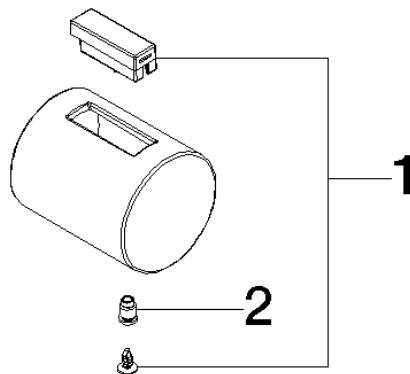

## Handle for thermostat Ø 41 x 53 mm - Soft Black

SPARE PARTS

---

90 17 33 030 01 Product version from 6/1/2025

## Handle for thermostat Ø 41 x 53 mm - Soft Black

SPARE PARTS

---

90 17 33 030 01 Product version from 6/1/2025

90 17 33 030 01 Product version from 6/1/2025

Parts for other finishes can be found here: [Chrome](#)

### Spare parts list

No.	Item Number	Name	Quantity used	Delivery time
1	90 21 33 011 01-13	fixing set	1.00	-
Spare part can no longer be ordered, please order the replacement item				
2	90 31 11 517 00 90	Bolt for thermostat handle M5 -	1.00	14