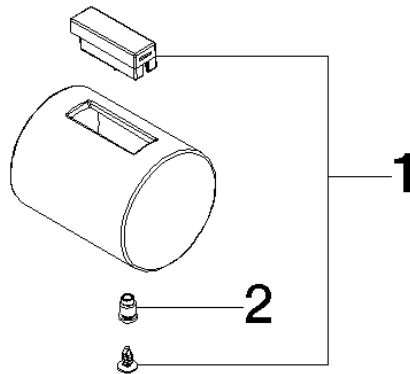

Handle for thermostat Ø 41 x 53 mm - Brushed Chrome

SPARE PARTS

90 17 33 030 01 Product version from 6/1/2025

Handle for thermostat Ø 41 x 53 mm - Brushed Chrome

SPARE PARTS

90 17 33 030 01 Product version from 6/1/2025

90 17 33 030 01 Product version from 6/1/2025

Parts for other finishes can be found here: [Chrome](#)

Spare parts list

No.	Item Number	Name	Quantity used	Delivery time
1	90 21 33 011 01-13	fixing set	1.00	-
Spare part can no longer be ordered, please order the replacement item				
2	90 31 11 517 00 90	Bolt for thermostat handle M5 -	1.00	14