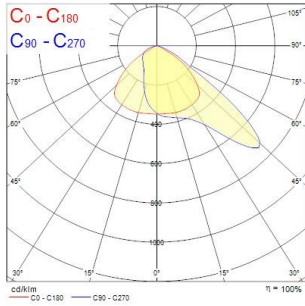

Raiden 12KLM

Raiden IP66 12KLM 830 Asymmetric Wide DALI
2824038

Product features

- Outdoor and indoor floodlight range with in house design, comes complete with 1m flying lead and adjustable bracket, aluminium housing, RAL 9022 - Pearl light grey, clear glass diffuser, IP66, IK08, Class I, 3000K, DALI dimmable, 12000lm, 90W, 133lm/W, CRI80, Asymmetric Wide beam angle 110*50°, 100000 hrs L90B50 lifespan, 511x319x76mm (LxWxH) dimensions, 6.2kg weight. Ball-impact-resistance according to DIN57710-13 VDE 0710 13/5.81, DIN 18032-3 only with the separate wire guard accessory fitted.

PRODUCT OVERVIEW

Product name	Raiden IP66 12KLM 830 Asymmetric Wide DALI
Technology	LED
Cap/Base	N/A
Housing	Aluminium
General application	Logistics & Industry
ETIM Class	EC001744
Warranty	5 years
Fixture luminous flux (lm)	12000
Luminaire efficacy (lm/W)	133
Colour temperature (K)	3000
Light colour	Warm White
CRI (Ra)	80
Colour Variation Initial (SDCM)	SDCM3
Beam Angle (°)	110*50
Photobiological Risk Group	RG1
Total power consumption (W)	90
Electrical protection	Class I
Dimmable	Yes
Dimming method	DALI-2
Housing colour	RAL 9022 - Pearl light grey
IP rating	IP66
IK rating	IK08
Product EAN number	5025768240388

PHOTOMETRY

Raiden 12KLM

Raiden IP66 12KLM 830 Asymmetric Wide DALI

2824038

TECHNICAL DRAWINGS