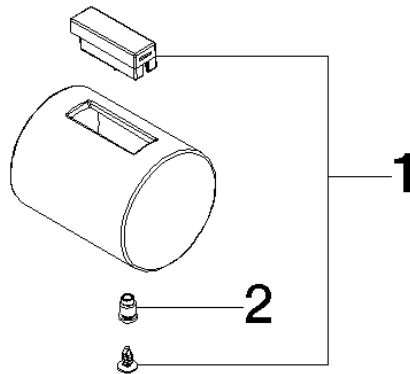

Handle for thermostat Ø 41 x 53 mm - Brushed Dark Platinum

SPARE PARTS

90 17 33 030 01 Product version from 6/1/2025

	Brushed Dark Platinum	90 17 33 030 01-99
	Chrome	90 17 33 030 01-00
	Brushed Platinum	90 17 33 030 01-06
	Platinum	90 17 33 030 01-08
	Dark Chrome	90 17 33 030 01-19
	Light Gold (PVD)	90 17 33 030 01-26
	Brushed Light Gold (PVD)	90 17 33 030 01-27
	Brushed Durabronze (23kt Gold)	90 17 33 030 01-28
	Matte Black	90 17 33 030 01-33
	Brushed Gold (PVD)	90 17 33 030 01-37
	Brushed Dark Brass (PVD)	90 17 33 030 01-39
	Brushed Bronze (PVD)	90 17 33 030 01-42
	Brushed Champagne (22kt Gold)	90 17 33 030 01-46
	Champagne (22kt Gold)	90 17 33 030 01-47
	Soft Black	90 17 33 030 01-69
	Brushed Chrome	90 17 33 030 01-93

Handle for thermostat Ø 41 x 53 mm - Brushed Dark Platinum

SPARE PARTS

90 17 33 030 01 Product version from 6/1/2025

Handle for thermostat Ø 41 x 53 mm - Brushed Dark Platinum

SPARE PARTS

90 17 33 030 01 Product version from 6/1/2025

90 17 33 030 01 Product version from 6/1/2025

Parts for other finishes can be found here: [Chrome](#)

Spare parts list

No.	Item Number	Name	Quantity used	Delivery time
1	90 21 33 011 01-13	fixing set	1.00	-
Spare part can no longer be ordered, please order the replacement item				
2	90 31 11 517 00 90	Bolt for thermostat handle M5 -	1.00	14