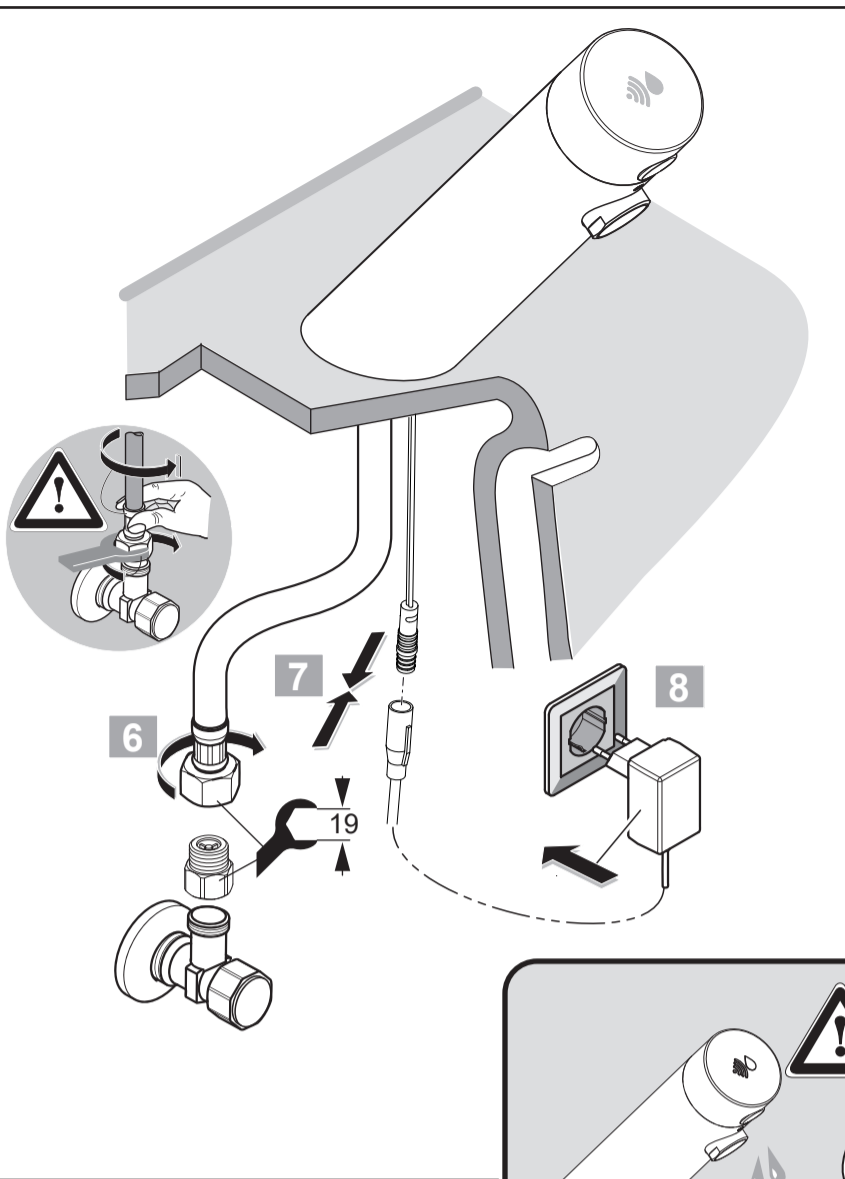

Ideal Standard

SENSORFLOW NEW
 A 7558 .. A7559 ..

0221 / A 868 896
 Made in Germany

A 7559

A 7558

Ideal Standard International NV
 Corporate Village - Gent Building
 Da Vincilaan 2
 1935 Zaventem
 Belgium

www.idealstandardinternational.com