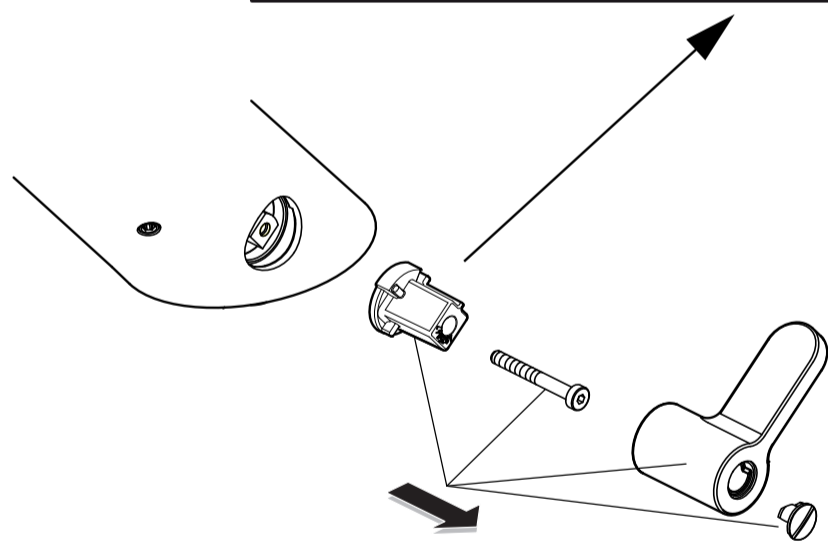

P bar	MAX. 10	5 1	Q (3 bar)
T °C	MAX. 80	65 40	l/min 5