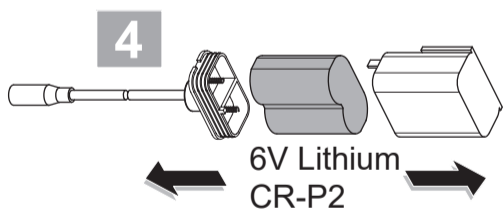

P bar	MAX. 10	5 1	Q (3 bar)
T °C	MAX. 80	65 40	l/min 5