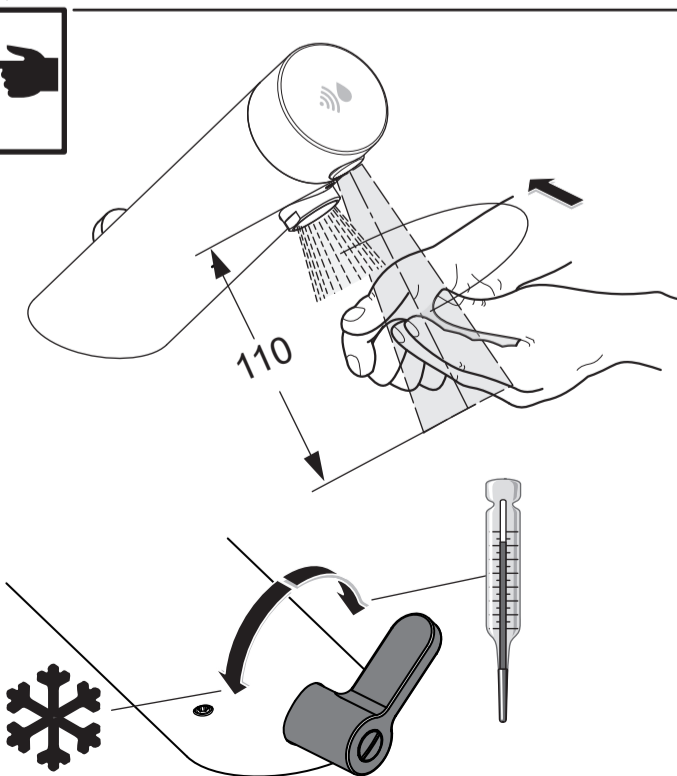

P bar	MAX. 10	5 1	Q (3 bar)
T °C	MAX. 80	65 40	l/min 5