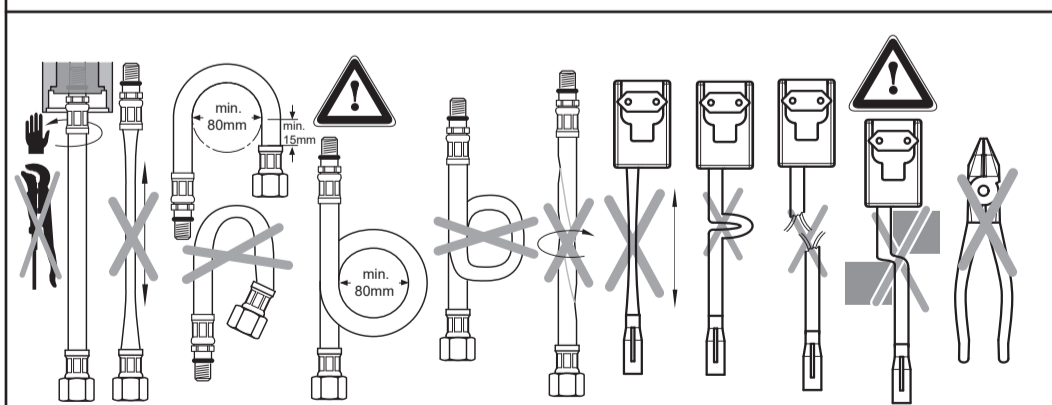

P bar	MAX. 10	5 1	Q (3 bar)
T °C	MAX. 80	65 40	l/min 5