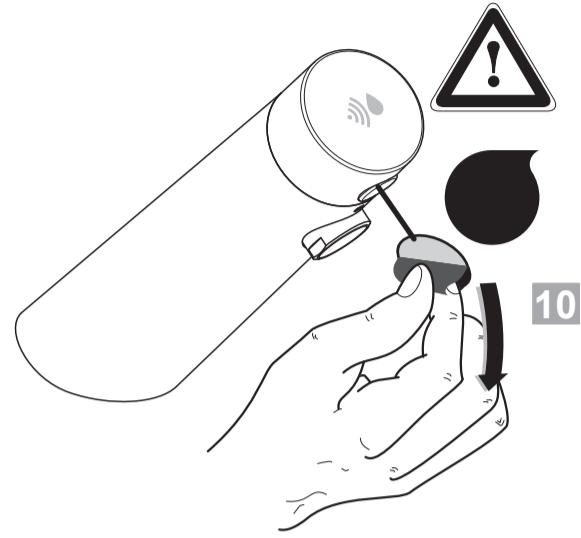

Ideal Standard

SENSORFLOW NEW
 A 7558 .. A7559 ..

0221 / A 868 896
 Made in Germany

A 7559

A 7558

Ideal Standard International NV
 Corporate Village - Gent Building
 Da Vincilaan 2
 1935 Zaventem
 Belgium

www.idealstandardinternational.com