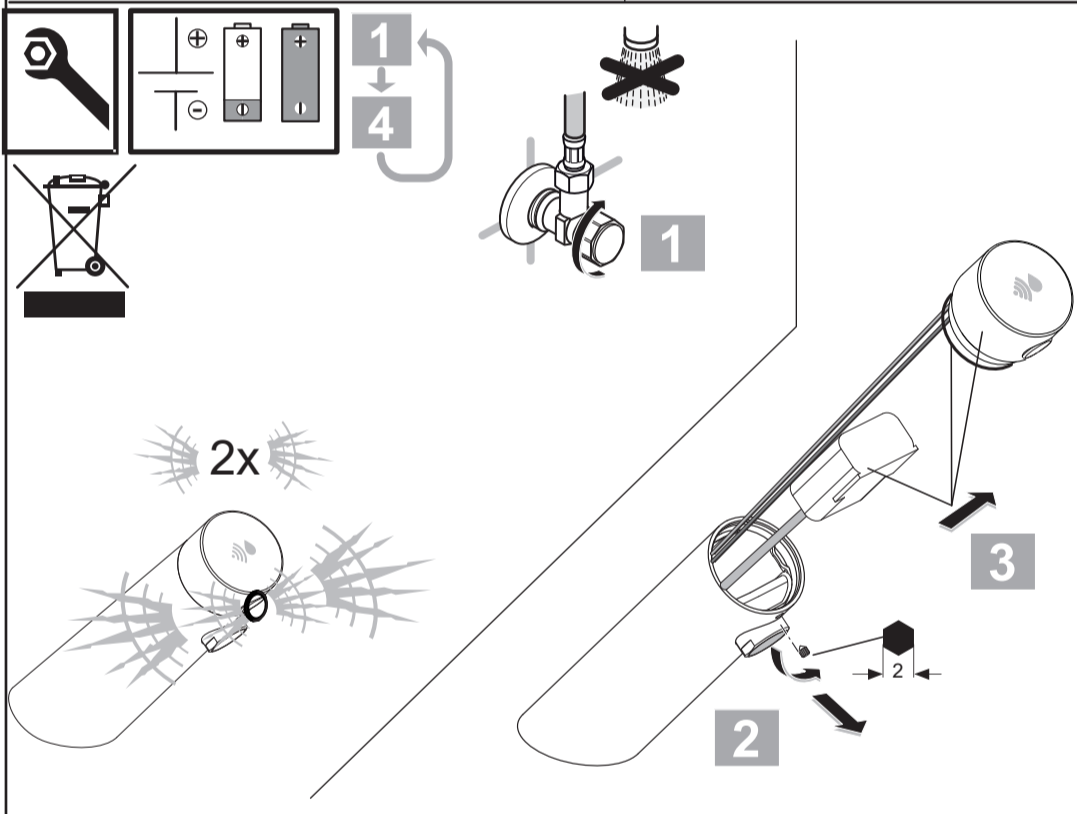

Ideal Standard

SENSORFLOW NEW
 A 7558 .. A7559 ..

0221 / A 868 896
 Made in Germany

A 7559

A 7558

Ideal Standard International NV
 Corporate Village - Gent Building
 Da Vincilaan 2
 1935 Zaventem
 Belgium

www.idealstandardinternational.com