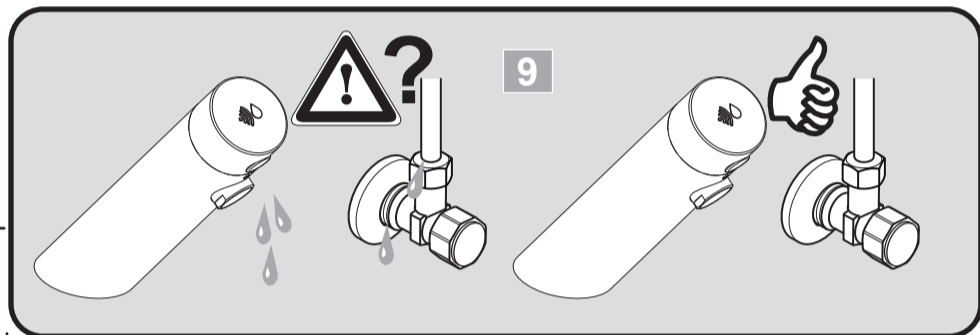

Ideal Standard

SENSORFLOW NEW
 A 7558 .. A7559 ..

0221 / A 868 896
 Made in Germany

A 7559

A 7558

Ideal Standard International NV
 Corporate Village - Gent Building
 Da Vincilaan 2
 1935 Zaventem
 Belgium

www.idealstandardinternational.com