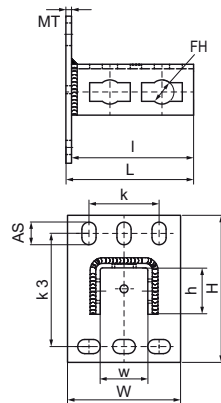

Walraven PushStrut Wallplate

(H2928)

for easy installation of complex rail constructions

Features & benefits

- easily combined with all common Walraven RapidStrut® profiles
- stable connection of rails to the floor, ceiling or wall
- timesaving and flexible
- easy to remove and reusable
- material: steel
- zinc plated

Product Number	For Rail Type	Total Height	Total Width	Total Length	Width	Height	Length	Heart To Heart Distance	Heart To Heart Distance 3	Anchoring Slot	Fixing Hole	Material Thickness	Maximum Allowed Load Faz
Reference Letter		<i>H</i>	<i>W</i>	<i>L</i>	<i>w</i>	<i>h</i>	<i>l</i>	<i>k</i>	<i>k 3</i>	<i>AS</i>	<i>FH</i>	<i>MT</i>	<i>F_{0,z}</i>
Unit description		<i>mm</i>	<i>mm</i>	<i>mm</i>	<i>mm</i>	<i>mm</i>	<i>mm</i>	<i>mm</i>	<i>mm</i>	<i>mm</i>	<i>mm</i>	<i>mm</i>	<i>N</i>
6594035	41x21, 41x41, 41x51, 41x62, 41x82	130	100	113	42	40	108	62	100	20x12.5	21.3	5.00	3,000