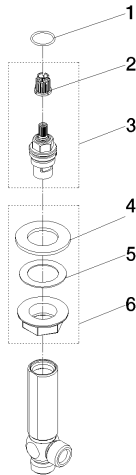

90 17 11 040 31 90

Deck valve clockwise closing 1/2" -

SPARE PARTS

90 17 11 040 31 90

Deck valve clockwise closing 1/2" -

SPARE PARTS

90 17 11 040 31 90

90 17 11 040 31 90

Spare parts list

No.	Item Number	Name	Quantity used	Delivery time
2	90 12 12 002 00 90	Fixing cap white Ø 15 x 12 mm -	1.00	14
1	90 14 10 032 00 90	O-Ring 18,1 x 1,6 mm -	1.00	14
3	90 90 03 131 00 90	Head part clockwise closing 1/2" -	1.00	14
6	90 23 10 011 00 90	Attachment set for side valve -	1.00	-
Spare part can no longer be ordered, please order the replacement item				
5	09 14 05 014 90	Washer NBR 70 48,0 x 27,0 x 3,0 mm -	1.00	14
4	09 14 40 002 90	Washer Vf 3110 41,0 x 27,0 x 1,0 mm -	1.00	14