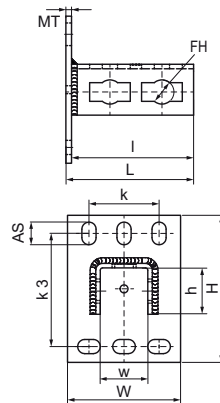

Walraven PushStrut Wallplate

(H2928)

for easy installation of complex rail constructions

Features & benefits

- easily combined with all common Walraven RapidStrut® profiles
- stable connection of rails to the floor, ceiling or wall
- timesaving and flexible
- easy to remove and reusable
- material: steel
- zinc plated

| Product Number | NRF Number | For Rail Type | Total Height | Total Width | Total Length | Width | Height | Length | Heart To Heart Distance | Heart To Heart Distance 3 | Anchoring Slot | Fixing Hole | Material Thickness | Maximum Allowed Load Faz |
|------------------|------------|-----------------------------------|--------------|-------------|--------------|-------|--------|--------|-------------------------|---------------------------|----------------|-------------|--------------------|--------------------------|
| Reference Letter | | | H | W | L | w | h | l | k | k 3 | AS | FH | MT | F _{0,z} |
| Unit description | | | mm | mm | mm | mm | mm | mm | mm | mm | mm | mm | mm | N |
| 6594035 | 1428636 | 41x21, 41x41, 41x51, 41x62, 41x82 | 130 | 100 | 113 | 42 | 40 | 108 | 62 | 100 | 20x12.5 | 21.3 | 5.00 | 3,000 |