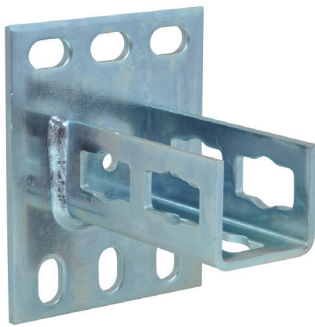

Walraven PushStrut Wallplate

(H2928)

for easy installation of complex rail constructions

Features & benefits

- easily combined with all common Walraven RapidStrut® profiles
- stable connection of rails to the floor, ceiling or wall
- timesaving and flexible
- easy to remove and reusable
- material: steel
- zinc plated

| Product Number | NRF Number | For Rail Type | Total Height | Total Width | Total Length | Width | Height | Length | Heart To Heart Distance | Heart To Heart Distance 3 | Anchoring Slot | Fixing Hole | Material Thickness | Maximum Allowed Load Faz |
|------------------|------------|-----------------------------------|--------------|-------------|--------------|-------|--------|--------|-------------------------|---------------------------|----------------|-------------|--------------------|--------------------------|
| Reference Letter | | | H | W | L | w | h | l | k | k 3 | AS | FH | MT | F _{0,z} |
| Unit description | | | mm | mm | mm | mm | mm | mm | mm | mm | mm | mm | mm | N |
| 6594035 | 1428636 | 41x21, 41x41, 41x51, 41x62, 41x82 | 130 | 100 | 113 | 42 | 40 | 108 | 62 | 100 | 20x12.5 | 21.3 | 5.00 | 3,000 |