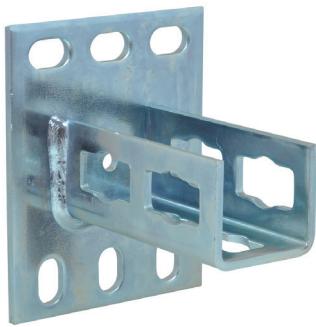

## Walraven PushStrut Wallplate

(H2928)

for easy installation of complex rail constructions

### Features & benefits

- easily combined with all common Walraven RapidStrut® profiles
- stable connection of rails to the floor, ceiling or wall
- timesaving and flexible
- easy to remove and reusable
- material: steel
- zinc plated

Product Number	For Rail Type	Total Height	Total Width	Total Length	Width	Height	Length	Heart To Heart Distance	Heart To Heart Distance 3	Anchoring Slot	Fixing Hole	Material Thickness	Maximum Allowed Load Faz
Reference Letter		H	W	L	w	h	l	k	k 3	AS	FH	MT	F <sub>0,z</sub>
Unit description		mm	mm	mm	mm	mm	mm	mm	mm	mm	mm	mm	N
6594035	41x21, 41x41, 41x51, 41x62, 41x82	130	100	113	42	40	108	62	100	20x12.5	21.3	5.00	3,000