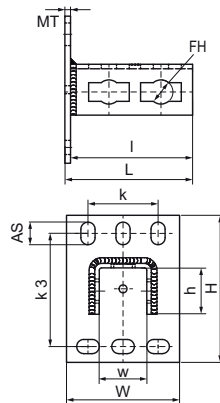

## Walraven PushStrut Wallplate

(H2928)

for easy installation of complex rail constructions

Product Number	For Rail Type	Total Height	Total Width	Total Length	Width	Height	Length	Heart To Heart Distance	Heart To Heart Distance 3	Anchoring Slot	Fixing Hole	Material Thickness	Maximum Allowed Load Faz
Reference Letter		H	W	L	w	h	l	k	k 3	AS	FH	MT	F <sub>0,z</sub>
Unit description		mm	mm	mm	mm	mm	mm	mm	mm	mm	mm	mm	N
6594035	41x21, 41x41, 41x51, 41x62, 41x82	130	100	113	42	40	108	62	100	20x12.5	21.3	5.00	3,000