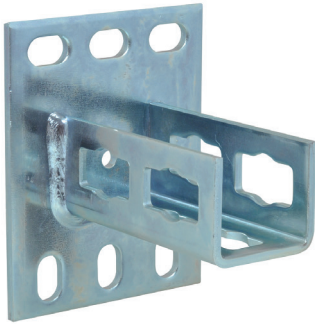

Walraven PushStrut Wallplate

(H2928)

for easy installation of complex rail constructions

Features & benefits

- easily combined with all common Walraven RapidStrut® profiles
- stable connection of rails to the floor, ceiling or wall
- timesaving and flexible
- easy to remove and reusable
- material: steel
- zinc plated

Product Number	VVS Number	For Rail Type	Total Height	Total Width	Total Length	Width	Height	Length	Heart To Heart Distance	Heart To Heart Distance 3	Anchoring Slot	Fixing Hole	Material Thickness	Maximum Allowed Load Faz
Reference Letter			H	W	L	w	h	l	k	k 3	AS	FH	MT	Fa,z
Unit description			mm	mm	mm	mm	mm	mm	mm	mm	mm	mm	mm	N
6594035	18041182	41x21, 41x41, 41x51, 41x62, 41x82	130	100	113	42	40	108	62	100	20x12.5	21.3	5.00	3,000