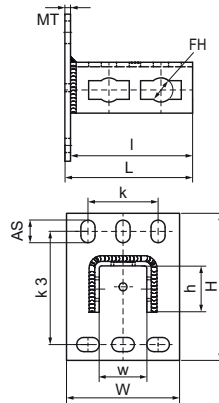

Walraven PushStrut Wallplate

(H2928)

for easy installation of complex rail constructions

Features & benefits

- easily combined with all common Walraven RapidStrut® profiles
- stable connection of rails to the floor, ceiling or wall
- timesaving and flexible
- easy to remove and reusable
- material: steel
- zinc plated

Product Number	VVS Number	For Rail Type	Total Height	Total Width	Total Length	Width	Height	Length	Heart To Heart Distance	Heart To Heart Distance 3	Anchoring Slot	Fixing Hole	Material Thickness	Maximum Allowed Load Faz
Reference Letter			H	W	L	w	h	l	k	k 3	AS	FH	MT	Fa,z
Unit description			mm	mm	mm	mm	mm	mm	mm	mm	mm	mm	mm	N
6594035	18041182	41x21, 41x41, 41x51, 41x62, 41x82	130	100	113	42	40	108	62	100	20x12.5	21.3	5.00	3,000