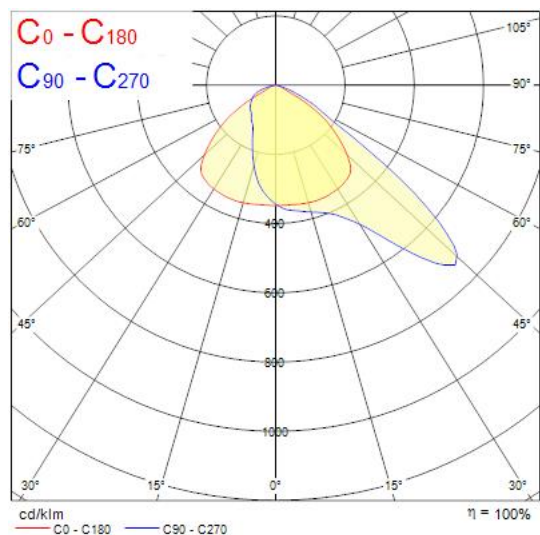

Concord

Raiden IP66 40KLM 830 Asymmetric Wide 2824022

Features

- Outdoor and indoor floodlight range with in house design, comes complete with 1m flying lead and adjustable bracket, aluminium housing, RAL 9022 - Pearl light grey, clear glass diffuser, IP66, IK08, Class I, 3000K, Non-dimming, 38700lm, 294W, 132lm/W, CRI80, Asymmetric Wide beam angle 110*50°, 100000 hrs L90B50 lifespan, 561x569x76mm (LxWxH) dimensions, 13.4kg weight. Ball-impact-resistance according to DIN57710-13 VDE 0710 13/5.81, DIN 18032-3 only with the separate wire guard accessory fitted.

Product Overview

Product name	Raiden IP66 40KLM 830 Asymmetric Wide
Technology	LED
Cap/Base	N/A
Housing	Aluminium
Fixture luminous flux (lm)	38700
Luminaire efficacy (lm/W)	132
Colour temperature (K)	3000
Light colour	Warm White
CRI (Ra)	80
Colour Variation Initial (SDCM)	3
Beam Angle (°)	110*50
Photobiological Risk Group	RG2
Total power consumption (W)	294
Electrical protection	Class I
Housing colour	RAL 9022 - Pearl light grey
IP rating	IP66
IK rating	IK08
Product EAN number	5025768240227
Warranty	5 years

Concord

Raiden IP66 40KLM 830 Asymmetric Wide
2824022

Photometry

Technical drawings