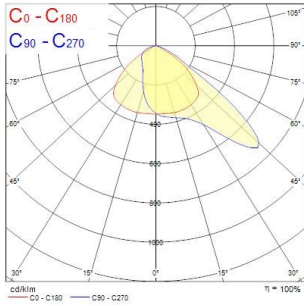

Raiden 40KLM

Raiden IP66 40KLM 830 Asymmetric Wide
2824022