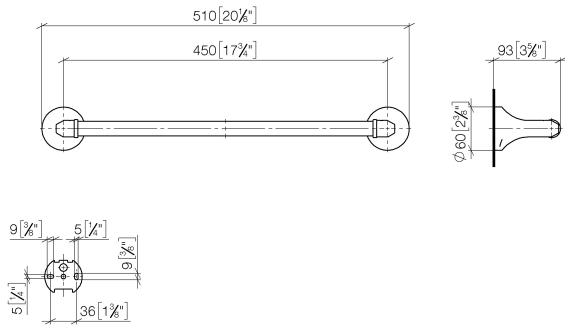

83 045 361 Product version from 7/3/2016

- gauge 450 mm
- width 510mm
- height 60 mm
- rosette Ø 60 mm
- 90mm projection

	Brushed Durabronz (23kt Gold)	83 045 361-28
	Chrome	83 045 361-00
	Brushed Platinum	83 045 361-06
	Platinum	83 045 361-08
	Durabronz (23kt Gold)	83 045 361-09
	Brushed Gold (PVD)	83 045 361-37
	Brushed Dark Brass (PVD)	83 045 361-39
	Brushed Bronze (PVD)	83 045 361-42
	Brushed Dark Platinum	83 045 361-99

83 045 361 Product version from 7/3/2016

mm [inches]

83 045 361 Product version from 7/3/2016

Parts for other finishes can be found here: [Chrome](#)

### Spare parts list

No.	Item Number	Name	Quantity used	Delivery time
1	05 17 97 507 00 90	Attachment set 52 x 45 x 70 mm -	2.00	14
2	04 31 11 140 00 90	Mounting Threaded pin M6 x 10 mm -	2.00	14