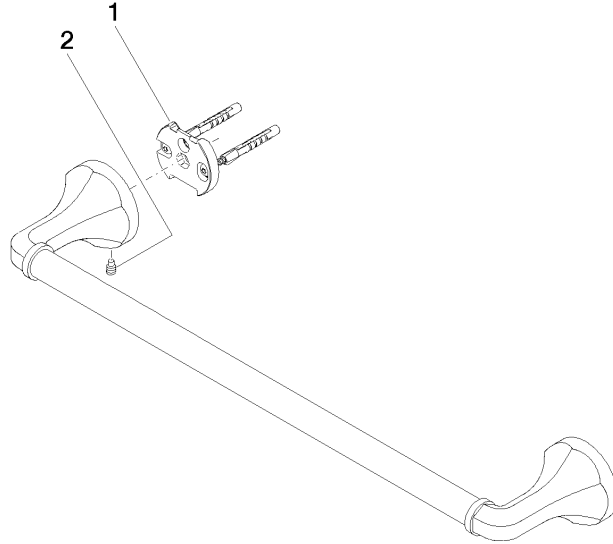

83 045 361 Product version from 7/3/2016

- gauge 450 mm
- width 510mm
- height 60 mm
- rosette Ø 60 mm
- 90mm projection

	Brushed Durabronz (23kt Gold)	83 045 361-28
	Chrome	83 045 361-00
	Brushed Platinum	83 045 361-06
	Platinum	83 045 361-08
	Durabronz (23kt Gold)	83 045 361-09
	Brushed Gold (PVD)	83 045 361-37
	Brushed Dark Brass (PVD)	83 045 361-39
	Brushed Bronze (PVD)	83 045 361-42
	Brushed Dark Platinum	83 045 361-99

83 045 361 Product version from 7/3/2016

mm [inches]

83 045 361 Product version from 7/3/2016

Parts for other finishes can be found here: [Chrome](#)

### Spare parts list

No.	Item Number	Name	Quantity used	Delivery time
1	05 17 97 507 00 90	Attachment set 52 x 45 x 70 mm -	2.00	14
2	04 31 11 140 00 90	Mounting Threaded pin M6 x 10 mm -	2.00	14