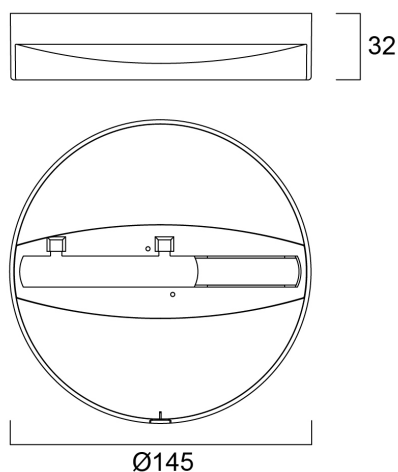

Concord

MONOPOINT L3 BLACK 3020080

Technical drawings

Data table

GENERAL DATA

Product name	MONOPOINT L3 BLACK
Technology	Accessory
Mount	Ceiling surface mounting
Environment	Internal
E-number FI	4270871
E-number SE	7437109
Warranty	5 years

OPTICAL DATA

Adjustable chromaticity	N

ELECTRICAL DATA

Control gear required	No

PHYSICAL DATA