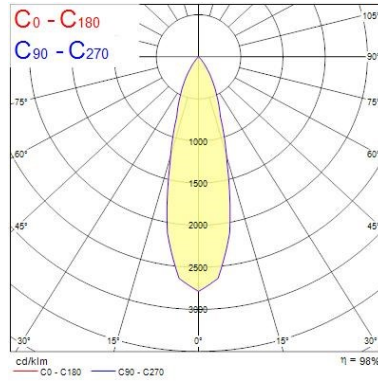

### Optical data

Fixture luminous flux (lm)	1119
Luminaire efficacy (lm/W)	112
LOR (%)	100
Colour temperature (K)	3000
Light colour	Warm White
CRI (Ra)	90
Colour Variation Initial (SDCM)	SDCM3
Adjustable chromaticity	N
Photobiological Risk Group	RG1

## PHOTOMETRY

Distance [m]      Cone diameter [m]      Illuminance [lx]

— C0 - C180 (Half beam angle: 28.5°)