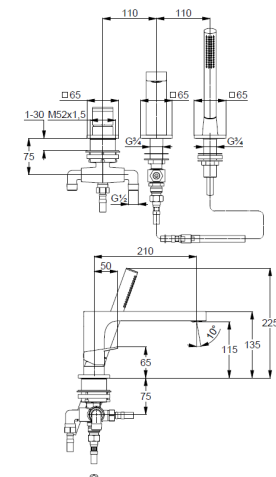

Technische Daten/ Technical Data

KLUDI DECUS

bath-and shower mixer

DN 15

Ref.: 544480575

Finishes:

05 chrome

Product description

3-hole mounted

solid lever, metal

aerator, S-Pointer M24 laminar

protected against back flow

ceramic cartridge with hot water safety device

flow rate bath at 3 bar 23 l/min.

flow rate shower at 3 bar 13 l/min.

fixed spout

shank-fixing

without flexible high pressure supply tubes Ref.: 7544605-00

extractable hoses M15 x 1500mm

hand shower 1 S

1 spray pattern

volume

with cleaning system

sieve seal

Produktabbildung/ Product picture

Maßzeichnung/ Dimensional drawing

Durchfluss/ Flow rate