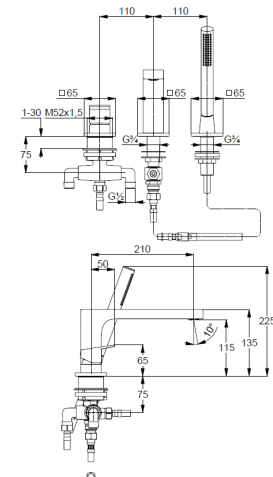

Technische Daten/ Technical Data

KLUDI DECUS
bath-and shower mixer
DN 15

Ref.: 544483975

Finishes:
39 matt black

Product description
Manufacturer KLUDI GmbH & Co. KG
Typ: KLUDI DECUS
bath-and shower mixer
Ref.: 544483975

3-hole bath-and shower mixer
single lever mixer
extractable hand shower
automatic diverter: shower/bath
3-hole mounted
solid lever, metal
aerator, S-Pointer M24 laminar
protected against back flow
ceramic cartridge with hot water safety device
flow rate bath at 3 bar 23 l/min.
flow rate shower at 3 bar 13 l/min.
fixed spout
shank-fixing
without flexible high pressure supply tubes Ref.: 7544605-00
extractable hoses M15 x 1500mm

hand shower 1 S
1 spray pattern
volume
with cleaning system
sieve seal

Produktabbildung/ Product picture

Maßzeichnung/ Dimensional drawing

Durchfluss/ Flow rate