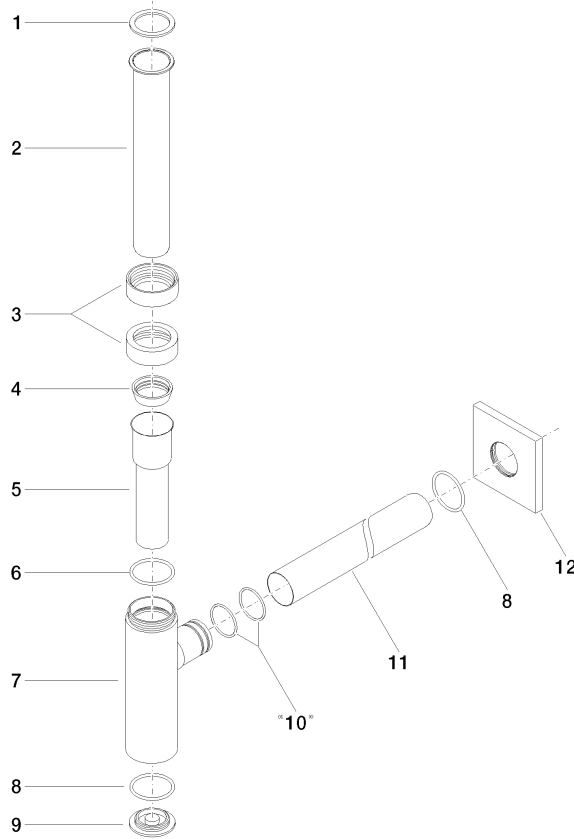

Siphon for basin 1 1/4" - Brushed Durabronze (23kt Gold)

SERIES SPECIFIC

10 060 780 Product version from 6/1/2024

• rosette 78 x 78 mm

	Brushed Durabronze (23kt Gold)	10 060 780-28
	Chrome	10 060 780-00
	Brushed Platinum	10 060 780-06
	Platinum	10 060 780-08
	Dark Chrome	10 060 780-19
	Matte Black	10 060 780-33
	Brushed Gold (PVD)	10 060 780-37
	Brushed Dark Brass (PVD)	10 060 780-39
	Brushed Bronze (PVD)	10 060 780-42
	Brushed Dark Bronze (PVD)	10 060 780-43
	Brushed Champagne (22kt Gold)	10 060 780-46
	Champagne (22kt Gold)	10 060 780-47
	Brushed Chrome	10 060 780-93
	Brushed Dark Platinum	10 060 780-99

10 060 780 Product version from 6/1/2024

mm [inches]

10 060 780 Product version from 6/1/2024

Parts for other finishes can be found here: Chrome

Spare parts list

No.	Item Number	Name	Quantity used	Delivery time
7	04 11 01 045 00-28	Body for odour trap Ø 45 x 149 mm - Brushed Durabron (23kt Gold)	1.00	40
4	09 14 03 015 90	Washer Profile seal odour trap Ø 39 x 12 mm -	1.00	14
6	09 14 10 149 90	O-Ring 34 x 2,5 mm -	1.00	14
3	09 23 30 022-28	Mounting for odour trap without side flat 1 1/4" - Brushed Durabron (23kt Gold)	2.00	40
5	09 28 23 019-28	Pipe for odour trap Ø 37,1 x 123,5 mm - Brushed Durabron (23kt Gold)	1.00	-
Spare part can no longer be ordered, please order the replacement item				
12	09 27 78 021-28	Rosette 78 x 78 x 8 x Ø 32,6 mm - Brushed Durabron (23kt Gold)	1.00	40
10	09 14 10 112 90	O-Ring 24,0 x 2,0 mm -	2.00	14
1	09 14 20 060 90	Washer NBR 70 -	1.00	14
8	09 14 10 148 90	O-Ring 32 x 2,5 mm -	2.00	14
9	09 21 02 004-28	Cover Ø 39,5 x 7 mm - Brushed Durabron (23kt Gold)	1.00	40
11	09 28 23 018-28	Pipe for odour trap Ø 32 x 375 mm - Brushed Durabron (23kt Gold)	1.00	40
2	09 28 23 007-28	Pipe for odour trap Ø 32 x Ø 39 x 200 mm - Brushed Durabron (23kt Gold)	1.00	40