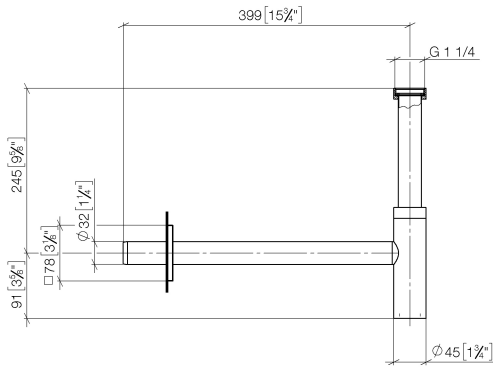

Siphon for basin 1 1/4" - Brushed Durabronze (23kt Gold)

SERIES SPECIFIC

10 060 780 Product version from 6/1/2024

• rosette 78 x 78 mm

	Brushed Durabronze (23kt Gold)	10 060 780-28
	Chrome	10 060 780-00
	Brushed Platinum	10 060 780-06
	Platinum	10 060 780-08
	Dark Chrome	10 060 780-19
	Matte Black	10 060 780-33
	Brushed Gold (PVD)	10 060 780-37
	Brushed Dark Brass (PVD)	10 060 780-39
	Brushed Bronze (PVD)	10 060 780-42
	Brushed Dark Bronze (PVD)	10 060 780-43
	Brushed Champagne (22kt Gold)	10 060 780-46
	Champagne (22kt Gold)	10 060 780-47
	Brushed Chrome	10 060 780-93
	Brushed Dark Platinum	10 060 780-99

10 060 780 Product version from 6/1/2024

mm [inches]

10 060 780 Product version from 6/1/2024

Parts for other finishes can be found here: Chrome

Spare parts list

No.	Item Number	Name	Quantity used	Delivery time
7	04 11 01 045 00-28	Body for odour trap Ø 45 x 149 mm - Brushed Durabron (23kt Gold)	1.00	40
4	09 14 03 015 90	Washer Profile seal odour trap Ø 39 x 12 mm -	1.00	14
6	09 14 10 149 90	O-Ring 34 x 2,5 mm -	1.00	14
3	09 23 30 022-28	Mounting for odour trap without side flat 1 1/4" - Brushed Durabron (23kt Gold)	2.00	40
5	09 28 23 019-28	Pipe for odour trap Ø 37,1 x 123,5 mm - Brushed Durabron (23kt Gold)	1.00	-
Spare part can no longer be ordered, please order the replacement item				
12	09 27 78 021-28	Rosette 78 x 78 x 8 x Ø 32,6 mm - Brushed Durabron (23kt Gold)	1.00	40
10	09 14 10 112 90	O-Ring 24,0 x 2,0 mm -	2.00	14
1	09 14 20 060 90	Washer NBR 70 -	1.00	14
8	09 14 10 148 90	O-Ring 32 x 2,5 mm -	2.00	14
9	09 21 02 004-28	Cover Ø 39,5 x 7 mm - Brushed Durabron (23kt Gold)	1.00	40
11	09 28 23 018-28	Pipe for odour trap Ø 32 x 375 mm - Brushed Durabron (23kt Gold)	1.00	40
2	09 28 23 007-28	Pipe for odour trap Ø 32 x Ø 39 x 200 mm - Brushed Durabron (23kt Gold)	1.00	40