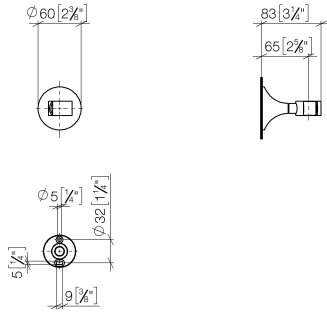

VAIA Wall bracket - Brushed Durabronze (23kt Gold)

VAIA

28 050 809 Product version from 3/13/2017 to 8/29/2019

• rosette Ø 60 mm

	Brushed Durabronze (23kt Gold)	28 050 809-28
	Chrome	28 050 809-00
	Brushed Platinum	28 050 809-06
	Platinum	28 050 809-08
	Dark Chrome	28 050 809-19
	Brushed Gold (PVD)	28 050 809-37
	Brushed Dark Brass (PVD)	28 050 809-39
	Brushed Bronze (PVD)	28 050 809-42
	Brushed Dark Bronze (PVD)	28 050 809-43
	Brushed Champagne (22kt Gold)	28 050 809-46
	Champagne (22kt Gold)	28 050 809-47
	Brushed Dark Platinum	28 050 809-99

28 050 809 Product version from 3/13/2017 to 8/29/2019

mm [inches]

28 050 809 Product version from 3/13/2017 to 8/29/2019

Parts for other finishes can be found here: [Chrome](#)

Spare parts list

No.	Item Number	Name	Quantity used	Delivery time
3	09 30 30 057 90	Mounting Cylinder head screw with hexagon socket with low profile M4 x 8 mm -	1.00	14
4	09 30 11 024 90	Washer Ø 4,3 -	1.00	14
1	05 30 31 025 00 90	Mounting Bolt Round head 4,5 x 60 mm -	2.00	14
5	09 12 12 213 90	Fixing cap white Ø 15 x 13 mm -	1.00	14
6	90 18 40 035 00 90	Sleeve -	1.00	14
2	09 14 15 022 90	Support ring Ø 21,5 x 5,5 mm -	1.00	14