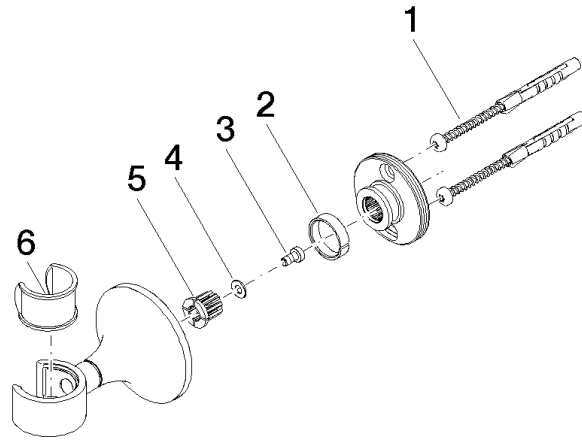

VAIA Wall bracket - Brushed Durabronze (23kt Gold)

VAIA

28 050 809 Product version from 3/13/2017 to 8/29/2019

• rosette Ø 60 mm

	Brushed Durabronze (23kt Gold)	28 050 809-28
	Chrome	28 050 809-00
	Brushed Platinum	28 050 809-06
	Platinum	28 050 809-08
	Dark Chrome	28 050 809-19
	Brushed Gold (PVD)	28 050 809-37
	Brushed Dark Brass (PVD)	28 050 809-39
	Brushed Bronze (PVD)	28 050 809-42
	Brushed Dark Bronze (PVD)	28 050 809-43
	Brushed Champagne (22kt Gold)	28 050 809-46
	Champagne (22kt Gold)	28 050 809-47
	Brushed Dark Platinum	28 050 809-99

28 050 809 Product version from 3/13/2017 to 8/29/2019

mm [inches]

28 050 809 Product version from 3/13/2017 to 8/29/2019

Parts for other finishes can be found here: [Chrome](#)

Spare parts list

No.	Item Number	Name	Quantity used	Delivery time
3	09 30 30 057 90	Mounting Cylinder head screw with hexagon socket with low profile M4 x 8 mm -	1.00	14
4	09 30 11 024 90	Washer Ø 4,3 -	1.00	14
1	05 30 31 025 00 90	Mounting Bolt Round head 4,5 x 60 mm -	2.00	14
5	09 12 12 213 90	Fixing cap white Ø 15 x 13 mm -	1.00	14
6	90 18 40 035 00 90	Sleeve -	1.00	14
2	09 14 15 022 90	Support ring Ø 21,5 x 5,5 mm -	1.00	14