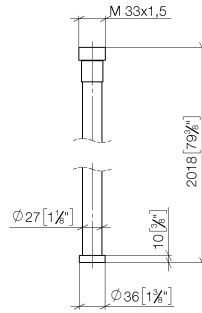

28 285 979

WATER TUBE Kneipp hose white 2000 mm - Brushed Gold (PVD)

SERIES-VARIOUS

28 285 979

28 285 979

mm [inches]

Flow rate chart