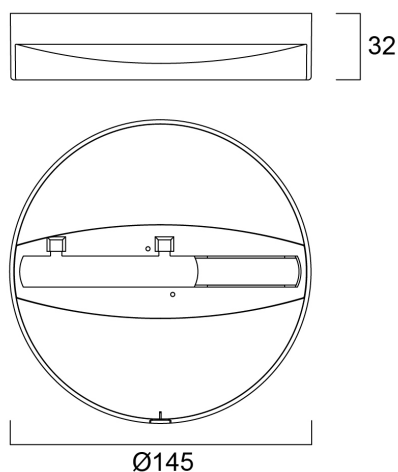

Concord

MONOPOINT L3 WHITE 3020010

Technical drawings

Data table

GENERAL DATA

Product name	MONOPOINT L3 WHITE
Technology	Accessory
Mount	Ceiling surface mounting
Environment	Internal
E-number FI	4273484
E-number SE	7437193
Warranty	5 years

OPTICAL DATA

Adjustable chromaticity	N

ELECTRICAL DATA

Control gear required	No

PHYSICAL DATA