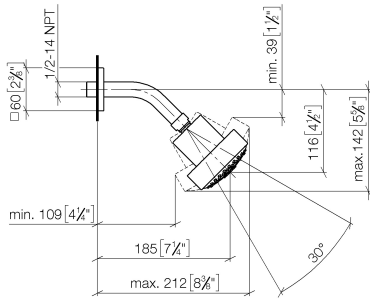

**Technical data:**

- 200-mm projection
- ball-joint pivotable through 30°
- rosette 60 x 60 mm
- 1/2" connection

**Notes:**

|   |                               |               |
|---|-------------------------------|---------------|
|    | Chrome                        | 28 508 980-00 |
|    | Brushed Platinum              | 28 508 980-06 |
|    | Platinum                      | 28 508 980-08 |
|    | Dark Chrome                   | 28 508 980-19 |
|    | Brushed Light Gold (PVD)      | 28 508 980-27 |
|    | Brushed Durabrass (23kt Gold) | 28 508 980-28 |
|    | Matte Black                   | 28 508 980-33 |
|    | Brushed Gold (PVD)            | 28 508 980-37 |
|    | Brushed Dark Brass (PVD)      | 28 508 980-39 |
|   | Brushed Bronze (PVD)          | 28 508 980-42 |
|  | Brushed Dark Bronze (PVD)     | 28 508 980-43 |
|  | Brushed Champagne (22kt Gold) | 28 508 980-46 |
|  | Champagne (22kt Gold)         | 28 508 980-47 |
|  | Brushed Chrome                | 28 508 980-93 |
|  | Brushed Dark Platinum         | 28 508 980-99 |

Recommended miscellaneous

- Concealed wall elbow -** 35 085 970 90
- min. recess depth 90 mm
  - max. recess depth 163 mm

28 508 980 Product version from 6/1/2024

mm [inches]

**Flow rate chart**