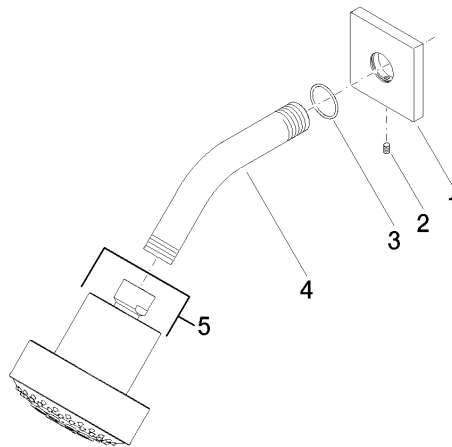

Recommended miscellaneous

- Concealed wall elbow -** 35 085 970 90
- min. recess depth 90 mm
  - max. recess depth 163 mm

28 508 980 Product version from 6/1/2024

mm [inches]

**Flow rate chart**

## Spare parts list

| No. | Item Number        | Name  | Quantity used | Delivery time |
|-----|--------------------|---|---------------|---------------|
| 2   | 09 31 11 048 90    | Mounting Threaded pin with hexagon socket with point<br>M4 x 8 mm - | 1.00          | 14            |
| 5   | 04 12 11 110 00-00 | Spray Overhead shower 93 x 113 x 100 mm - Chrome                    | 1.00          | 20            |
| 3   | 09 14 10 098 90    | O-Ring 22,0 x 1,6 mm -  | 1.00          | 14            |
| 1   | 09 27 98 003-00    | Rosette 60 x 60 x 9 x Ø 24 mm - Chrome                              | 1.00          | 20            |
| 4   | 09 11 03 011-00    | Connection 140 x 65 x 21 mm - Chrome                                | 1.00          | 20            |