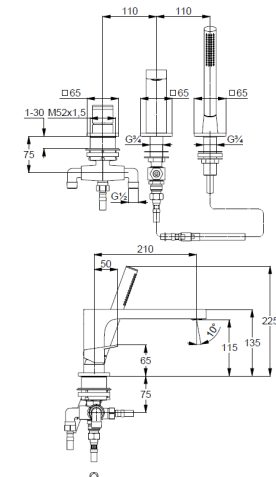

3-hole mounted

solid lever, metal

aerator, S-Pointer M24 laminar

protected against back flow

ceramic cartridge with hot water safety device

flow rate bath at 3 bar 23 l/min.

flow rate shower at 3 bar 13 l/min.

fixed spout

shank-fixing

without flexible high pressure supply tubes Ref.: 7544605-00

extractable hoses M15 x 1500mm

hand shower 1 S

1 spray pattern

volume

with cleaning system

## Produktabbildung/ Product picture

## Maßzeichnung/ Dimensional drawing