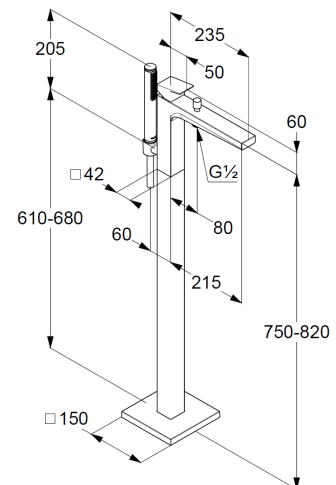

Typ: KLUDI DECUS

single lever bath-and shower mixer
floor standing for free standing bathtubs
Ref.: 545903975

bath-and shower mixer
single lever mixer
trim set without pre-installation set
for pre-installation set KLUDI FLEXX.BOX Ref.: 88088
floor standing for free standing bathtubs
with shower hook
automatic diverter: shower/bath
solid lever, metal
aerator, S-Pointer M24
protected against back flow
shower outlet G1/2
ceramic cartridge with hot water safety device
flow rate bath at 3 bar 22 l/min.
flow rate shower at 3 bar 13 l/min.
fixed spout
hand shower and shower hose 1250mm

hand shower 1 S
1 spray pattern
volume
with cleaning system
sieve seal

shower hose
plastic coated
with conical nuts
anti twist
G1/2 x G1/2 x 1250mm

Produktabbildung/ Product picture

Maßzeichnung/ Dimensional drawing