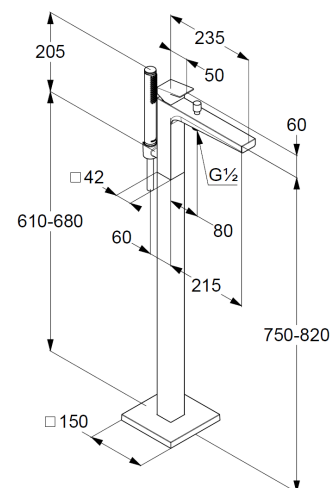

sieve seal

shower hose

plastic coated

with conical nuts

anti twist

G1/2 x G1/2 x 1250mm

Produktabbildung/ Product picture

Maßzeichnung/ Dimensional drawing